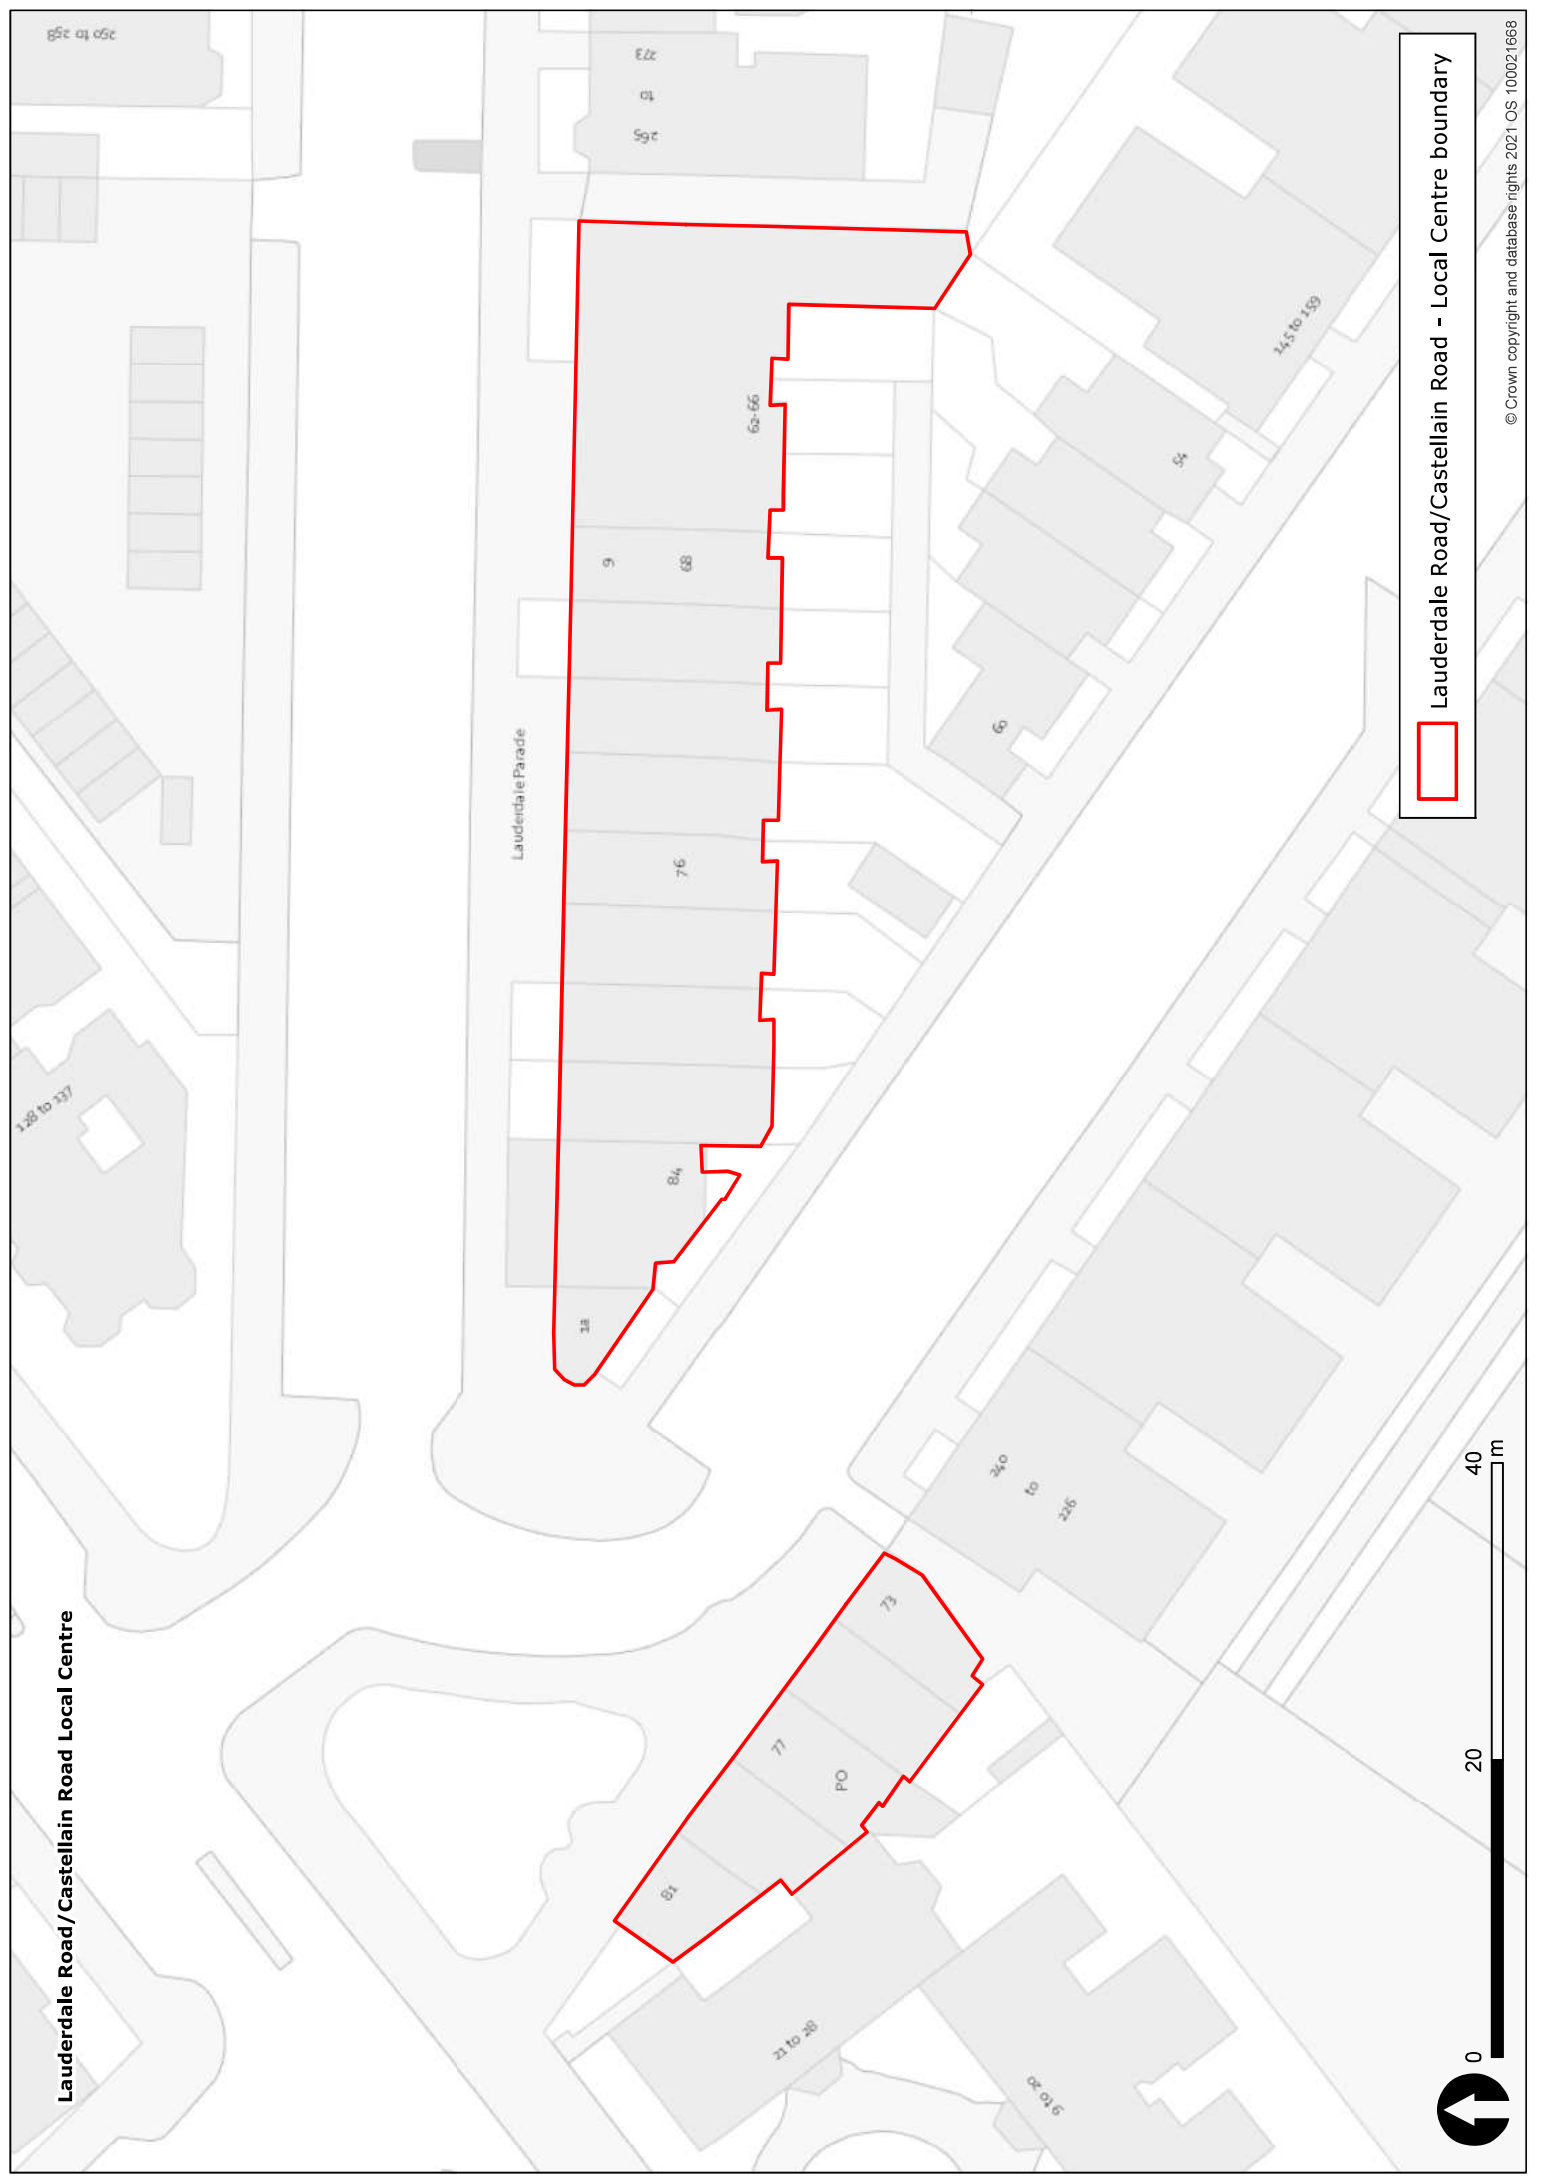

Kilburn Park Road Local Centre

Shelter

227 to 245

261 to 268

Kilburn Park Road - Local Centre boundary

Lauderdale Road/Castellain Road Local Centre

Lauderdale Road/Castellain Road - Local Centre boundary

Ledbury Road Local Centre

Ledbury Road - Local Centre boundary

0 PH

25

50

1m

Leinster Terrace - Local Centre boundary

Area excluded from Article 4 direction

Lisson Grove Local Centre

Lisson Grove - Local Centre boundary
Area excluded from Article 4 direction

Maida Vale Local Centre

Maida Vale - Local Centre boundary

Area excluded from Article 4 direction

Moscow Road Local Centre

-  Moscow Road - Local Centre boundary
-  Area excluded from Article 4 direction

Pimlico Road - Local Centre boundary
 Area excluded from Article 4 direction

Porchester Road Local Centre

Porchester Road - Local Centre boundary
 Area excluded from Article 4 direction

Queensway/Westbourne Grove Major Centre