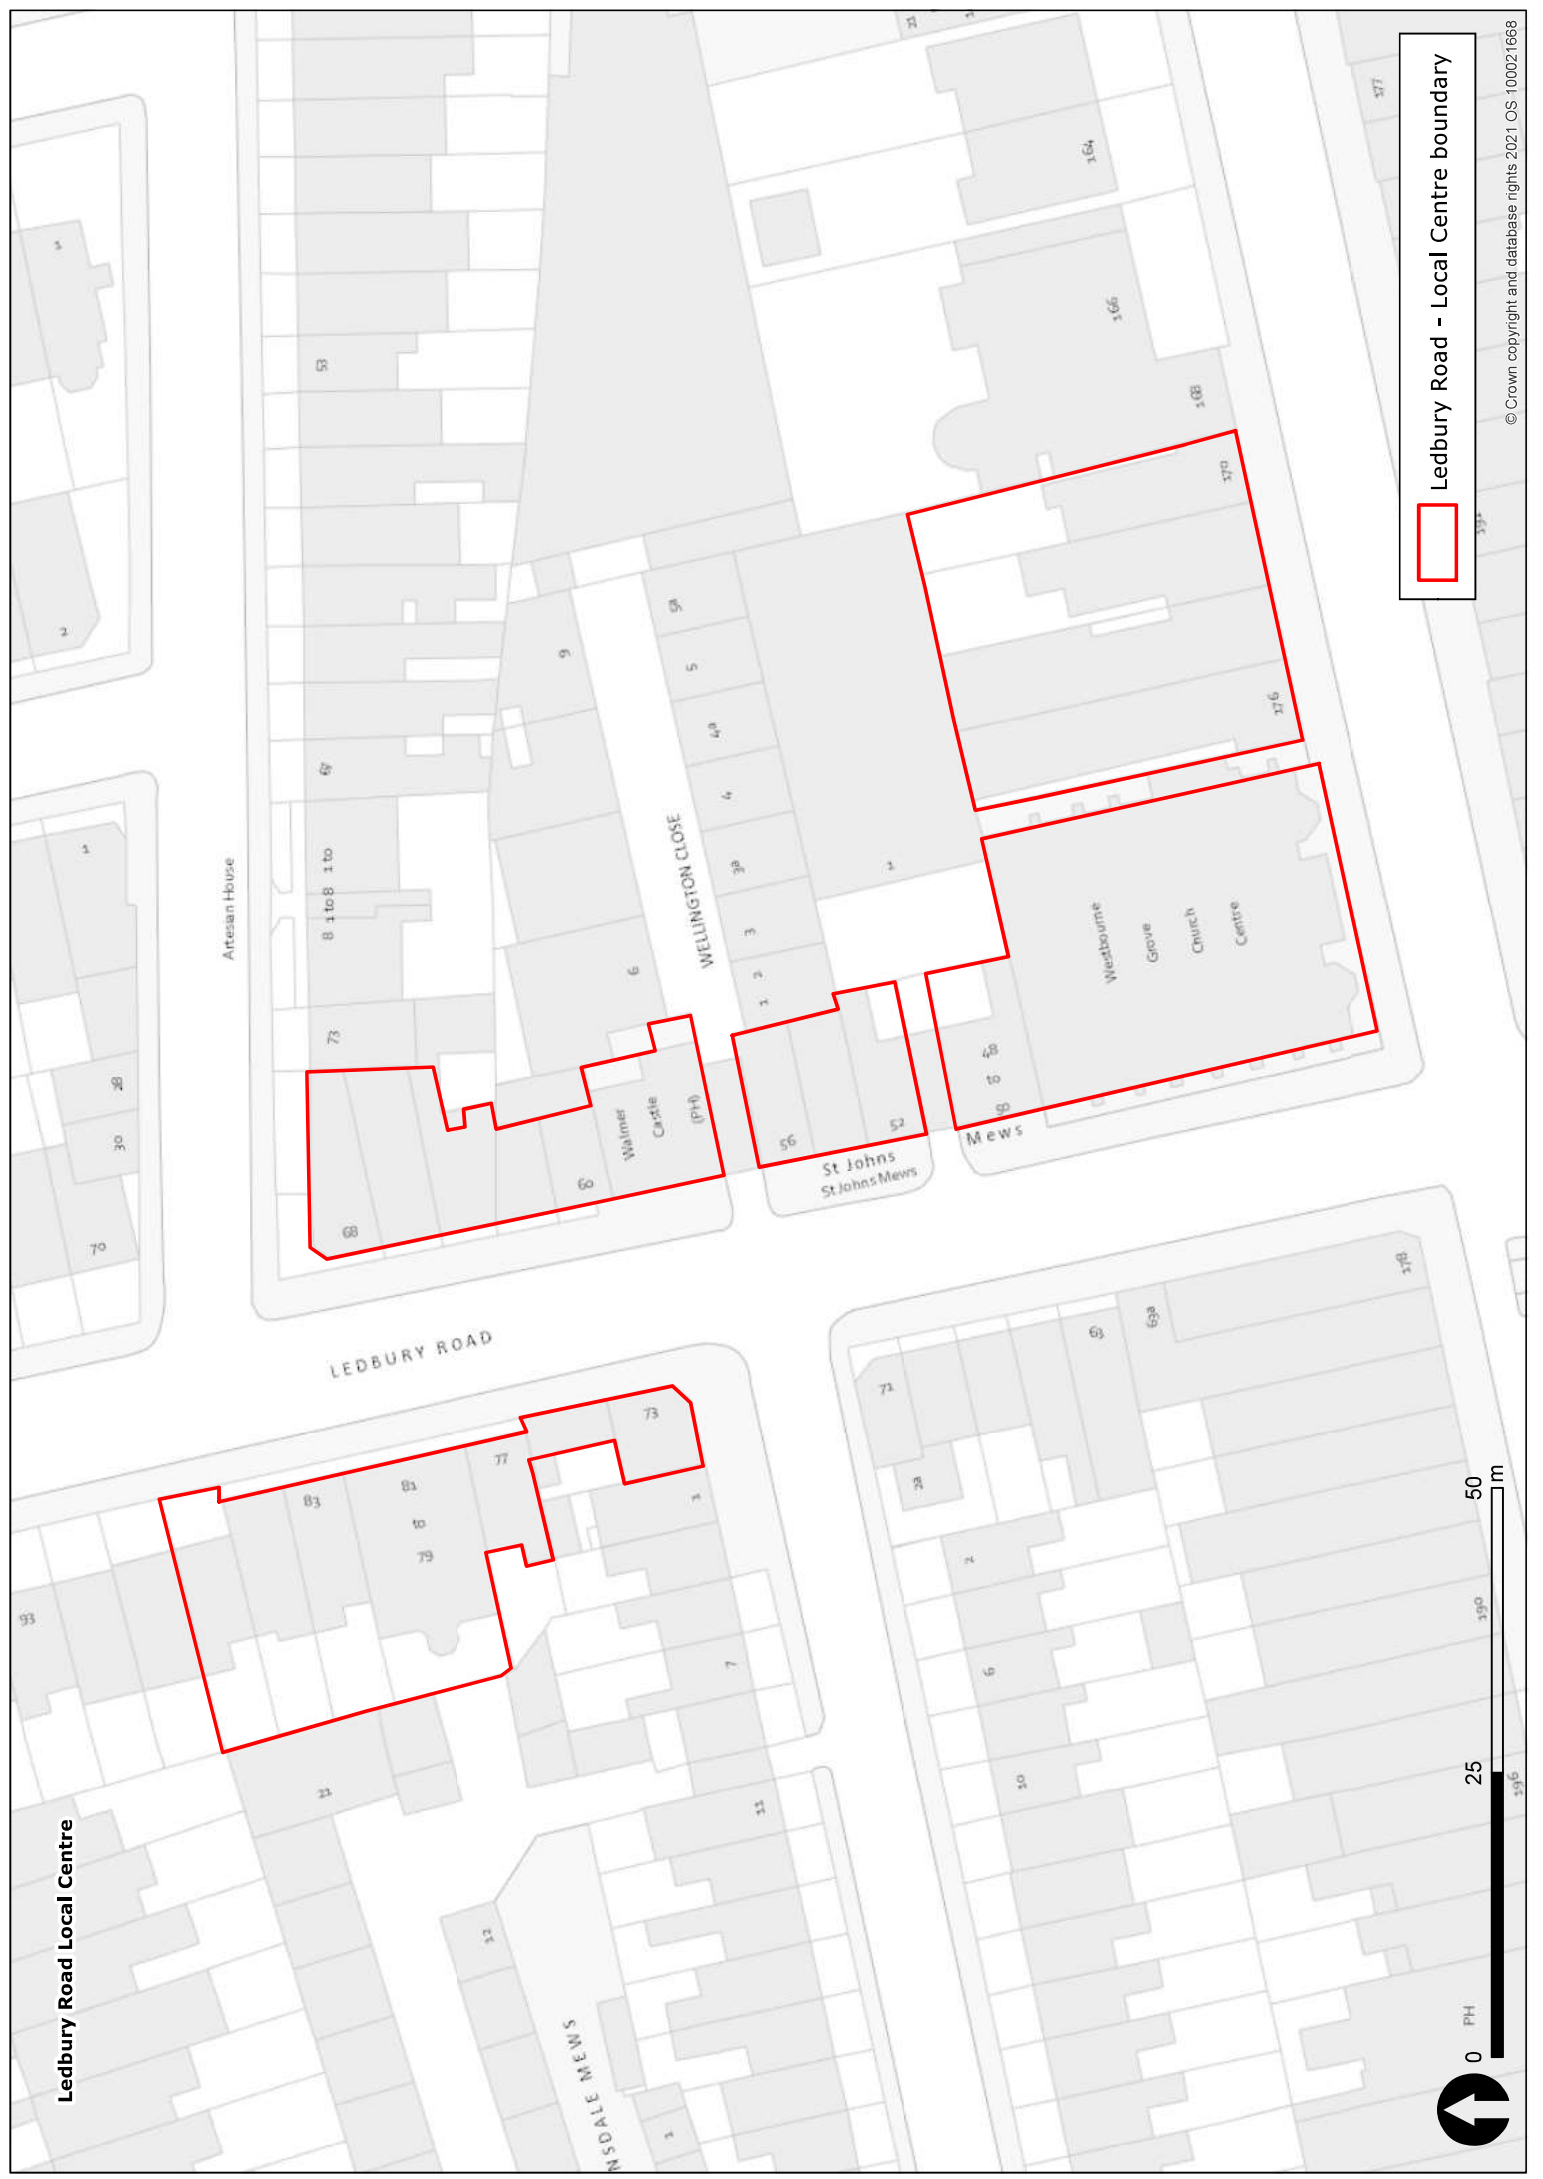

Kilburn Park Road Local Centre

Shelter

227 to 245

261 to 268

Kilburn Park Road - Local Centre boundary

Lauderdale Road/Castellain Road Local Centre

Lauderdale Road/Castellain Road - Local Centre boundary

Ledbury Road Local Centre

Ledbury Road - Local Centre boundary

0 PH

25

50

1m

Leinster Terrace - Local Centre boundary

Area excluded from Article 4 direction

Lisson Grove Local Centre

Lisson Grove - Local Centre boundary
Area excluded from Article 4 direction

Maida Vale Local Centre

Maida Vale - Local Centre boundary

Area excluded from Article 4 direction

Moscow Road Local Centre

-  Moscow Road - Local Centre boundary
-  Area excluded from Article 4 direction

Pimlico Road - Local Centre boundary
 Area excluded from Article 4 direction

Porchester Road Local Centre

Porchester Road - Local Centre boundary
 Area excluded from Article 4 direction

Queensway/Westbourne Grove Major Centre