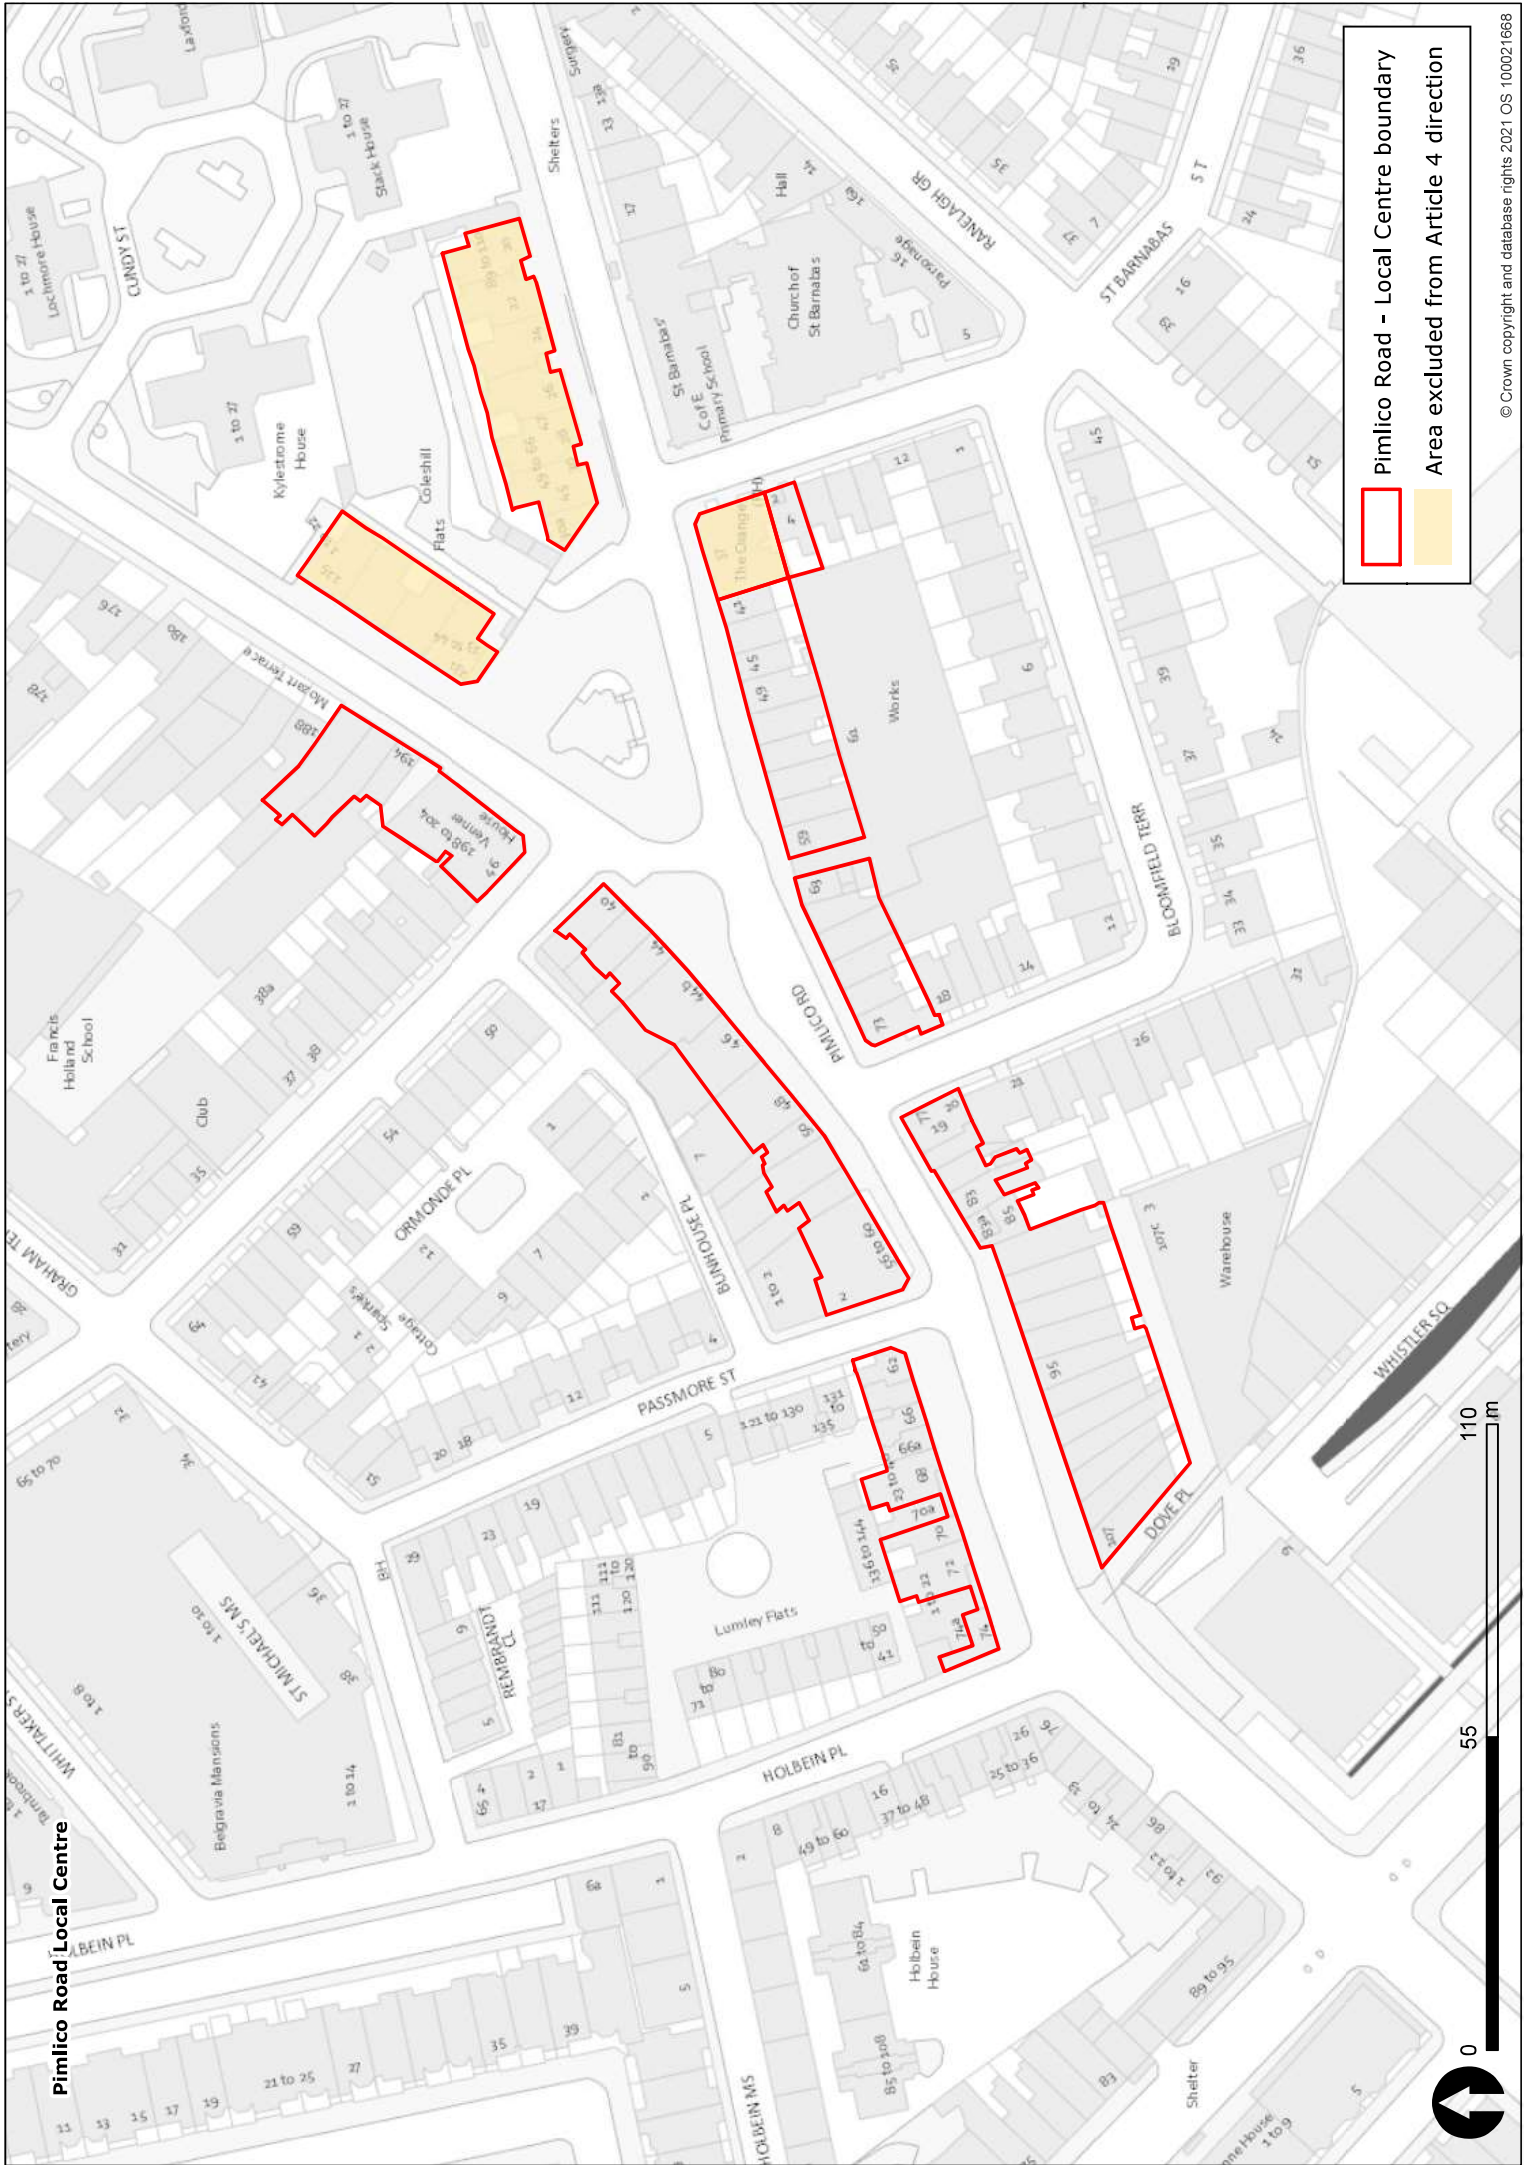

Lisson Grove - Local Centre boundary
Area excluded from Article 4 direction

Maida Vale Local Centre

Maida Vale - Local Centre boundary

Area excluded from Article 4 direction

Moscow Road Local Centre

-  Moscow Road - Local Centre boundary
-  Area excluded from Article 4 direction

Motcomb Street Local Centre

Motcomb Street - Local Centre boundary

Area excluded from Article 4 direction

Nugent Terrace Local Centre

NUGENT TERRACE

ABERCOOMBE

Nugent Terrace - Local Centre boundary

Pimlico Road Local Centre

Pimlico Road - Local Centre boundary
 Area excluded from Article 4 direction

Porchester Road Local Centre

Porchester Road - Local Centre boundary
 Area excluded from Article 4 direction

Queensway/Westbourne Grove Major Centre

Queensway/Westbourne Grove - Major Centre boundary

Area excluded from Article 4 direction

375 m

375

Shirland Road Junction Local Centre

Shirland Road Junction - Local Centre boundary

Area excluded from Article 4 direction