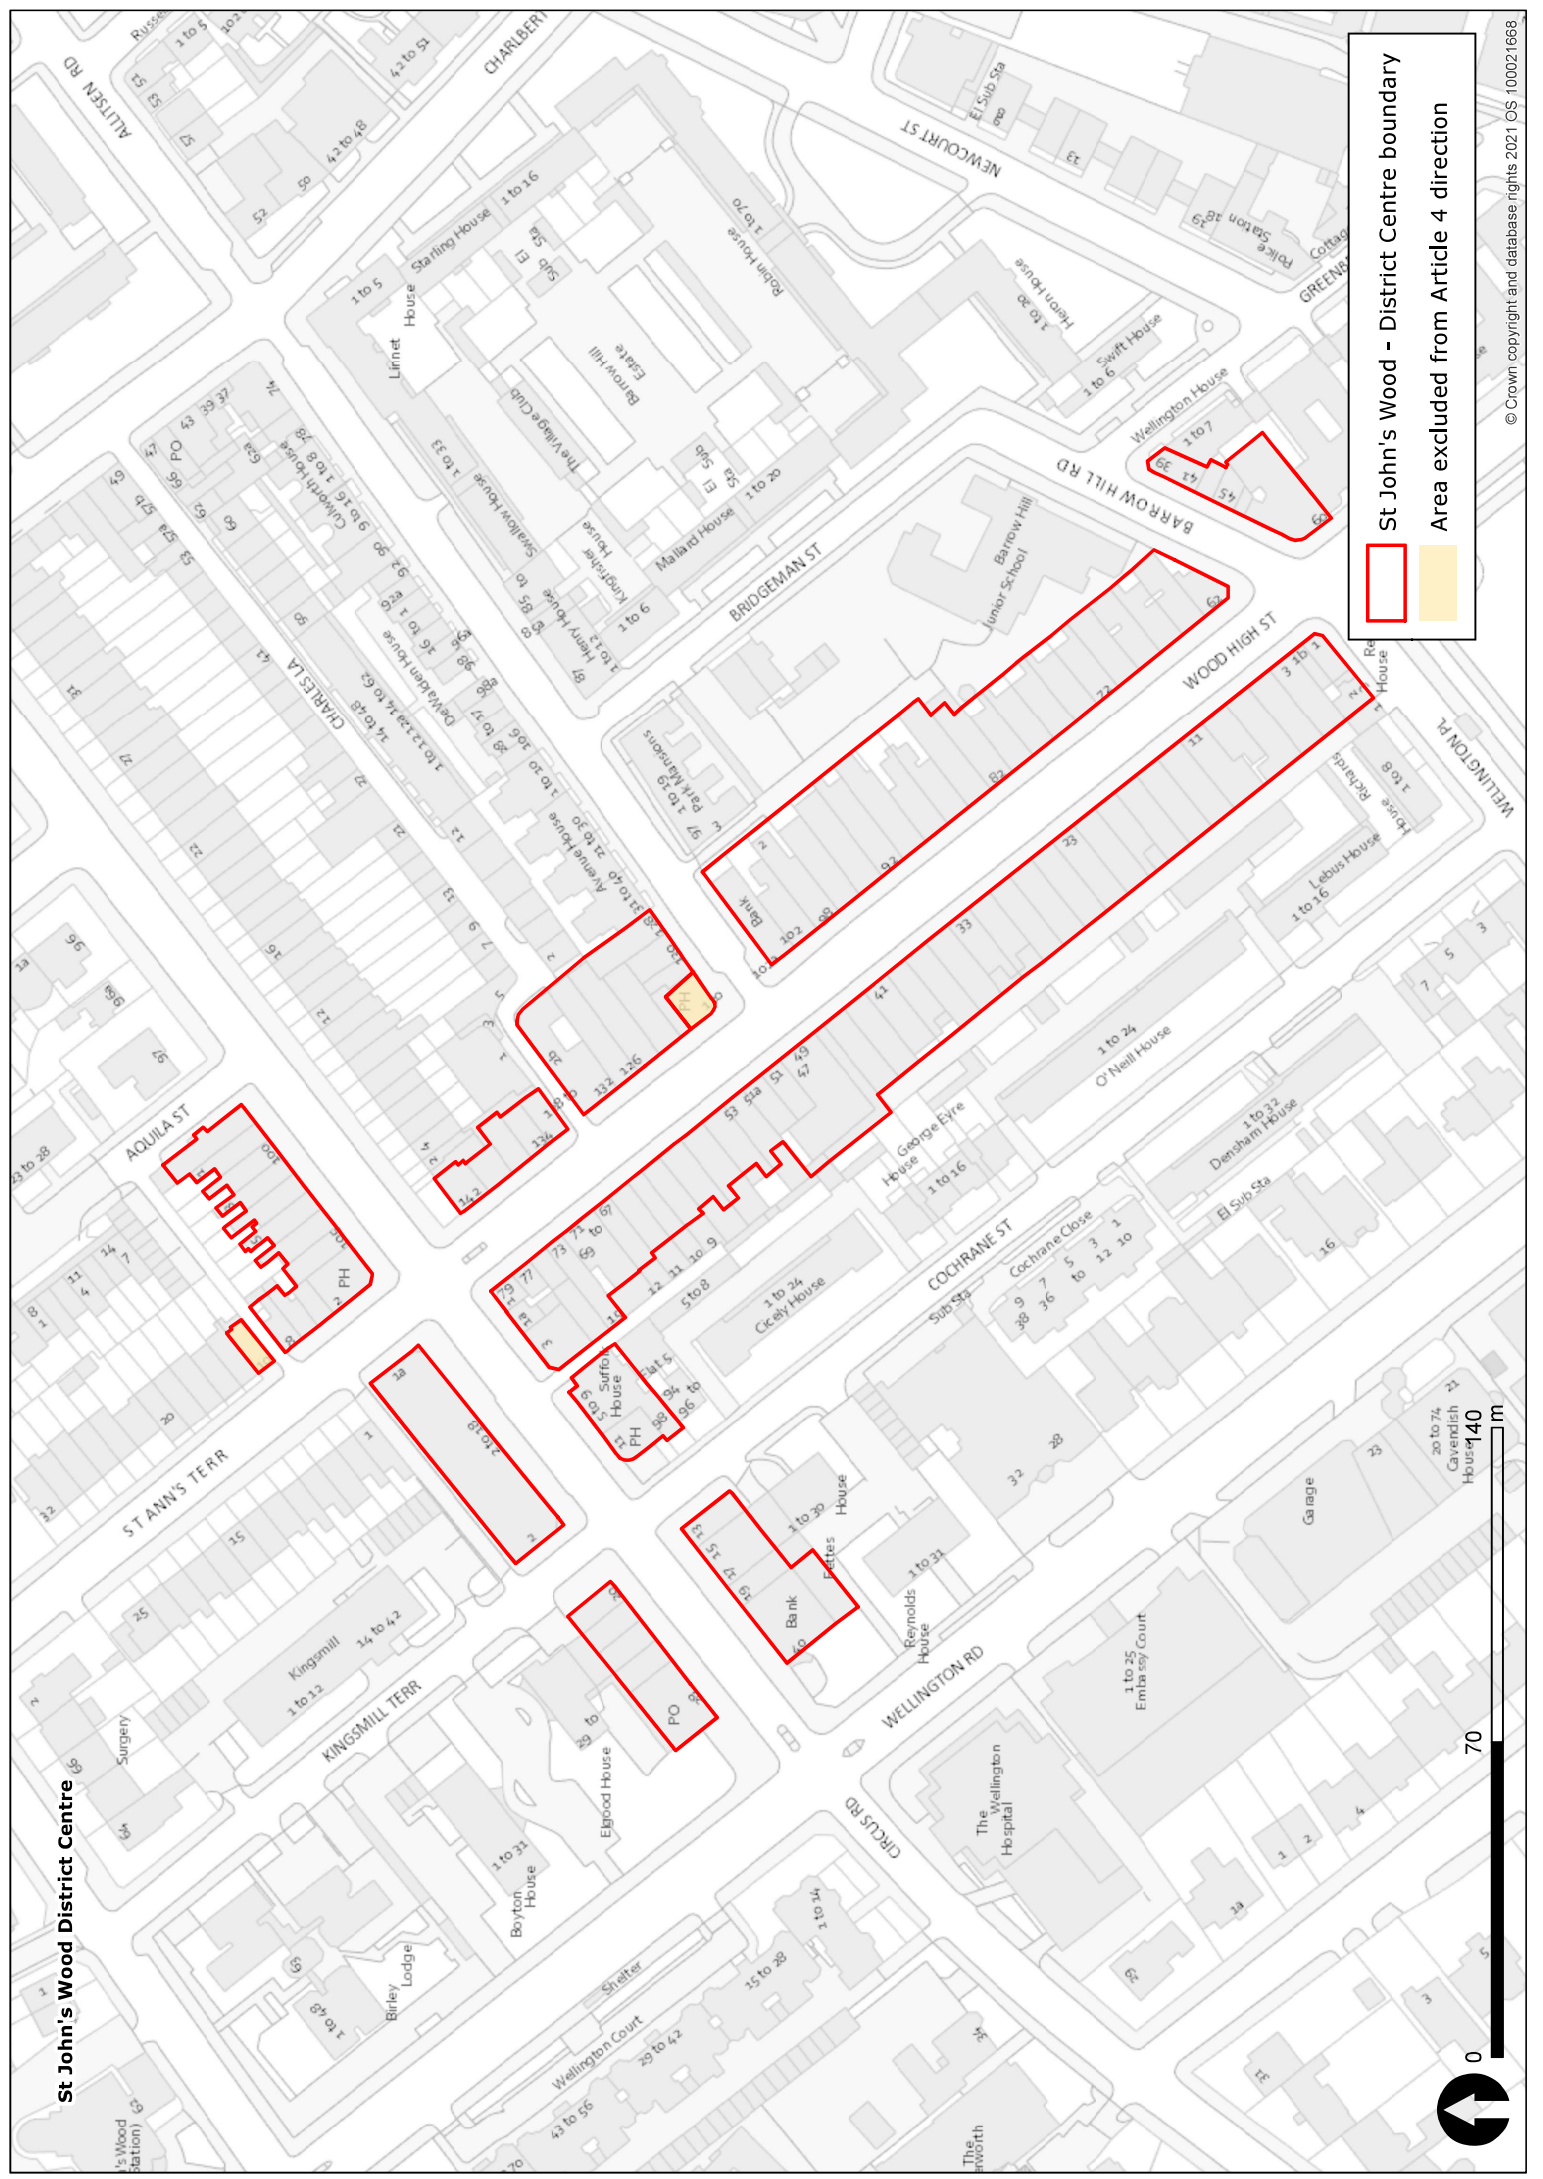

Lisson Grove - Local Centre boundary
Area excluded from Article 4 direction

Maida Vale Local Centre

Maida Vale - Local Centre boundary

Area excluded from Article 4 direction

Moscow Road Local Centre

-  Moscow Road - Local Centre boundary
-  Area excluded from Article 4 direction

Queensway/Westbourne Grove - Major Centre boundary

Area excluded from Article 4 direction

375 m

375

Shirland Road Junction Local Centre

Shirland Road Junction - Local Centre boundary

Area excluded from Article 4 direction

Shirland Road/Chippenham Road Local Centre

CHIPPENHAM GARDENS

SHIRLAND ROAD

Shirland Road/Chippenham Road - Local Centre boundary

Area excluded from Article 4 direction

St John's Wood - District Centre boundary

Area excluded from Article 4 direction