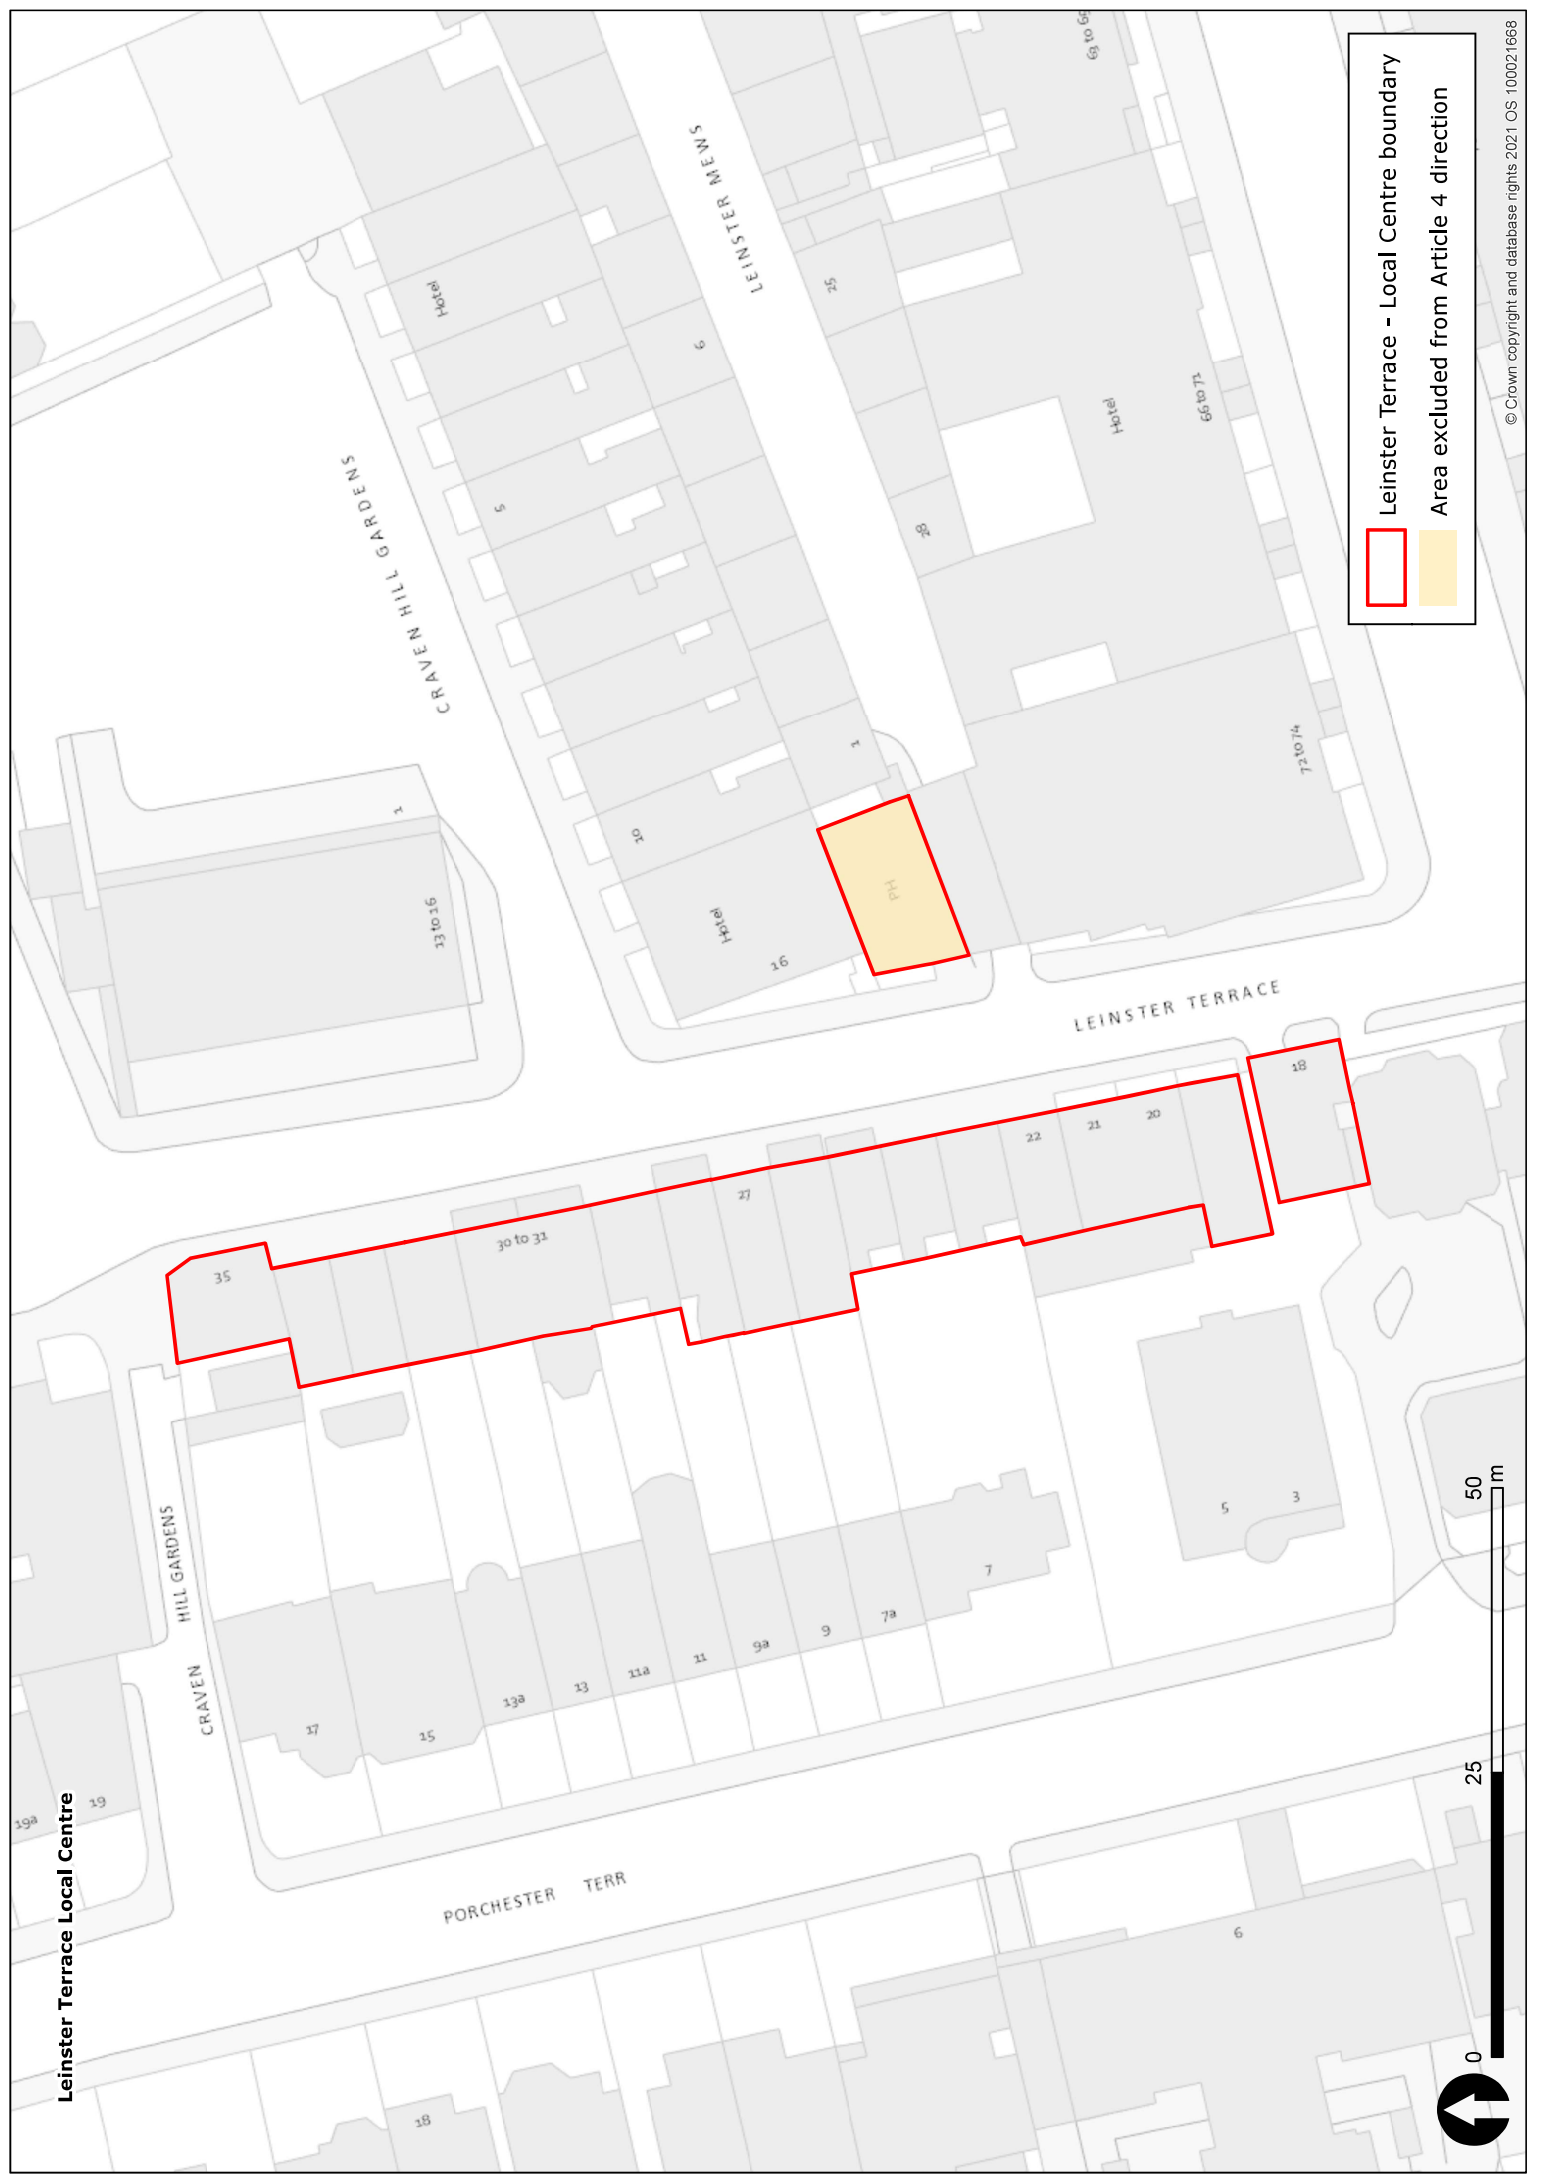

Ledbury Road - Local Centre boundary

0 PH

25

50

1m

Leinster Terrace - Local Centre boundary

Area excluded from Article 4 direction

Lisson Grove Local Centre

Lisson Grove - Local Centre boundary
Area excluded from Article 4 direction

Maida Vale Local Centre

Maida Vale - Local Centre boundary

Area excluded from Article 4 direction

Moscow Road Local Centre

-  Moscow Road - Local Centre boundary
-  Area excluded from Article 4 direction

Pimlico Road - Local Centre boundary
 Area excluded from Article 4 direction

Porchester Road Local Centre

Porchester Road - Local Centre boundary
 Area excluded from Article 4 direction

Queensway/Westbourne Grove Major Centre

Queensway/Westbourne Grove - Major Centre boundary

Area excluded from Article 4 direction

375 m

375

Shirland Road Junction Local Centre

Shirland Road Junction - Local Centre boundary

Area excluded from Article 4 direction