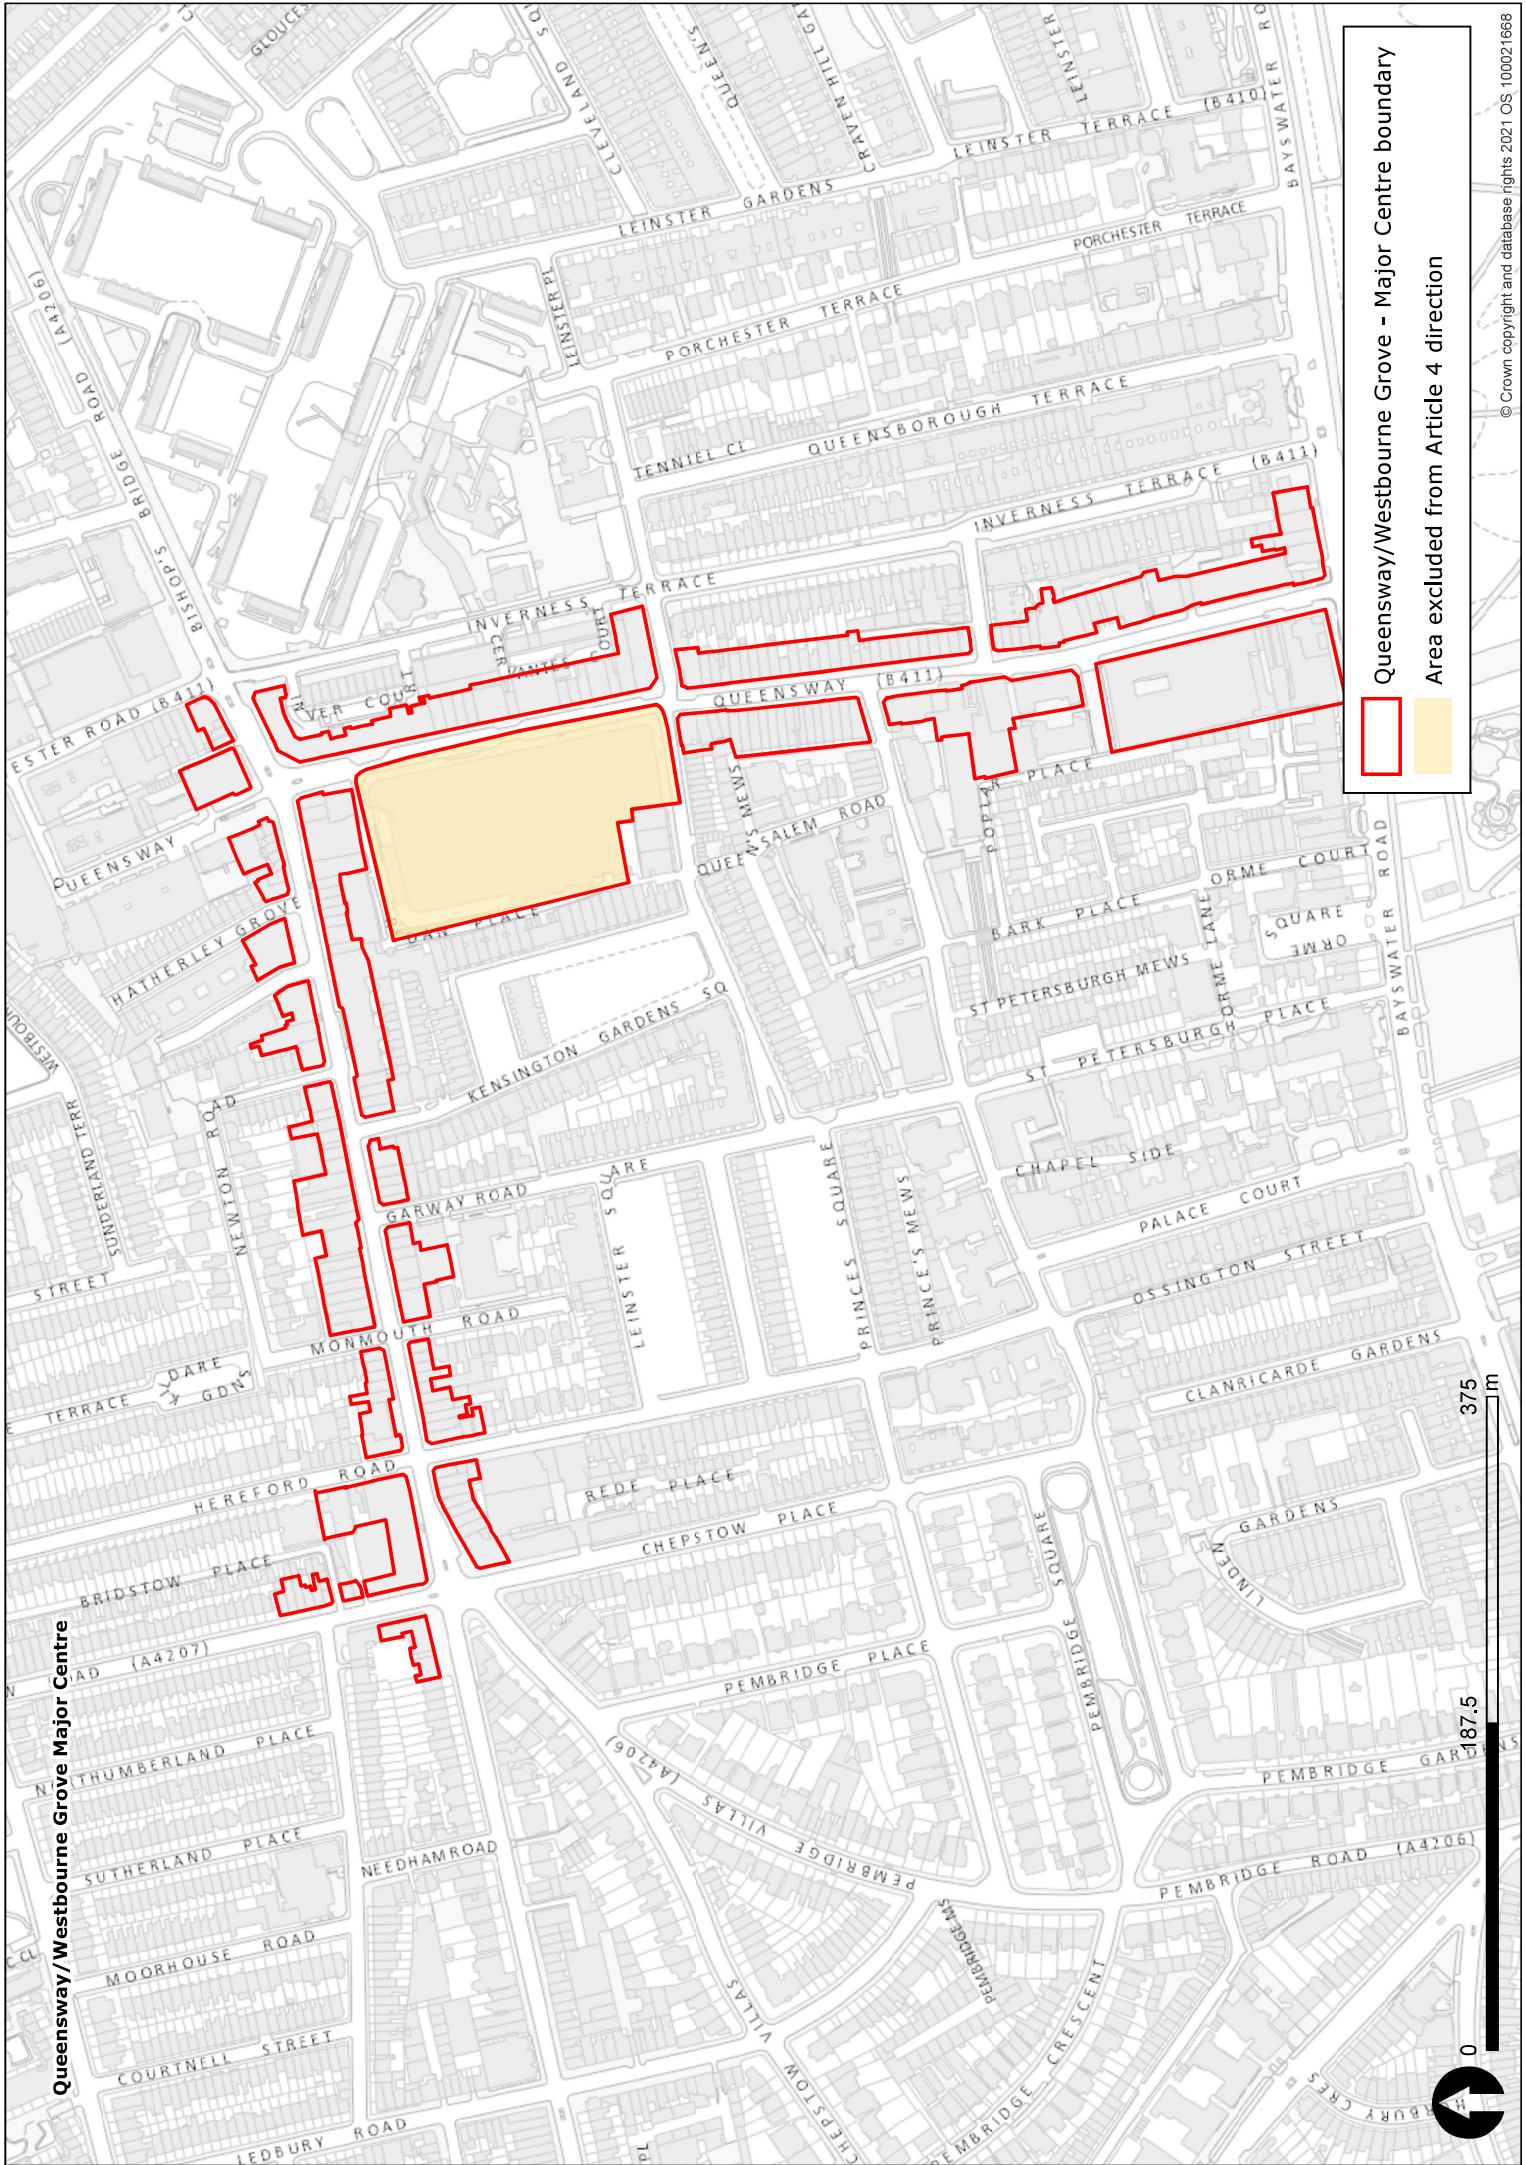

Lisson Grove - Local Centre boundary
Area excluded from Article 4 direction

Maida Vale Local Centre

Maida Vale - Local Centre boundary

Area excluded from Article 4 direction

Moscow Road Local Centre

-  Moscow Road - Local Centre boundary
-  Area excluded from Article 4 direction

Motcomb Street Local Centre

Motcomb Street - Local Centre boundary

Area excluded from Article 4 direction

Nugent Terrace Local Centre

NUGENT TERRACE

ABERCOOMBE

Nugent Terrace - Local Centre boundary

Pimlico Road Local Centre

Pimlico Road - Local Centre boundary
 Area excluded from Article 4 direction

Porchester Road Local Centre

Porchester Road - Local Centre boundary
 Area excluded from Article 4 direction

Queensway/Westbourne Grove Major Centre

Queensway/Westbourne Grove - Major Centre boundary

Area excluded from Article 4 direction

375 m

375

Shirland Road Junction Local Centre

Shirland Road Junction - Local Centre boundary

Area excluded from Article 4 direction