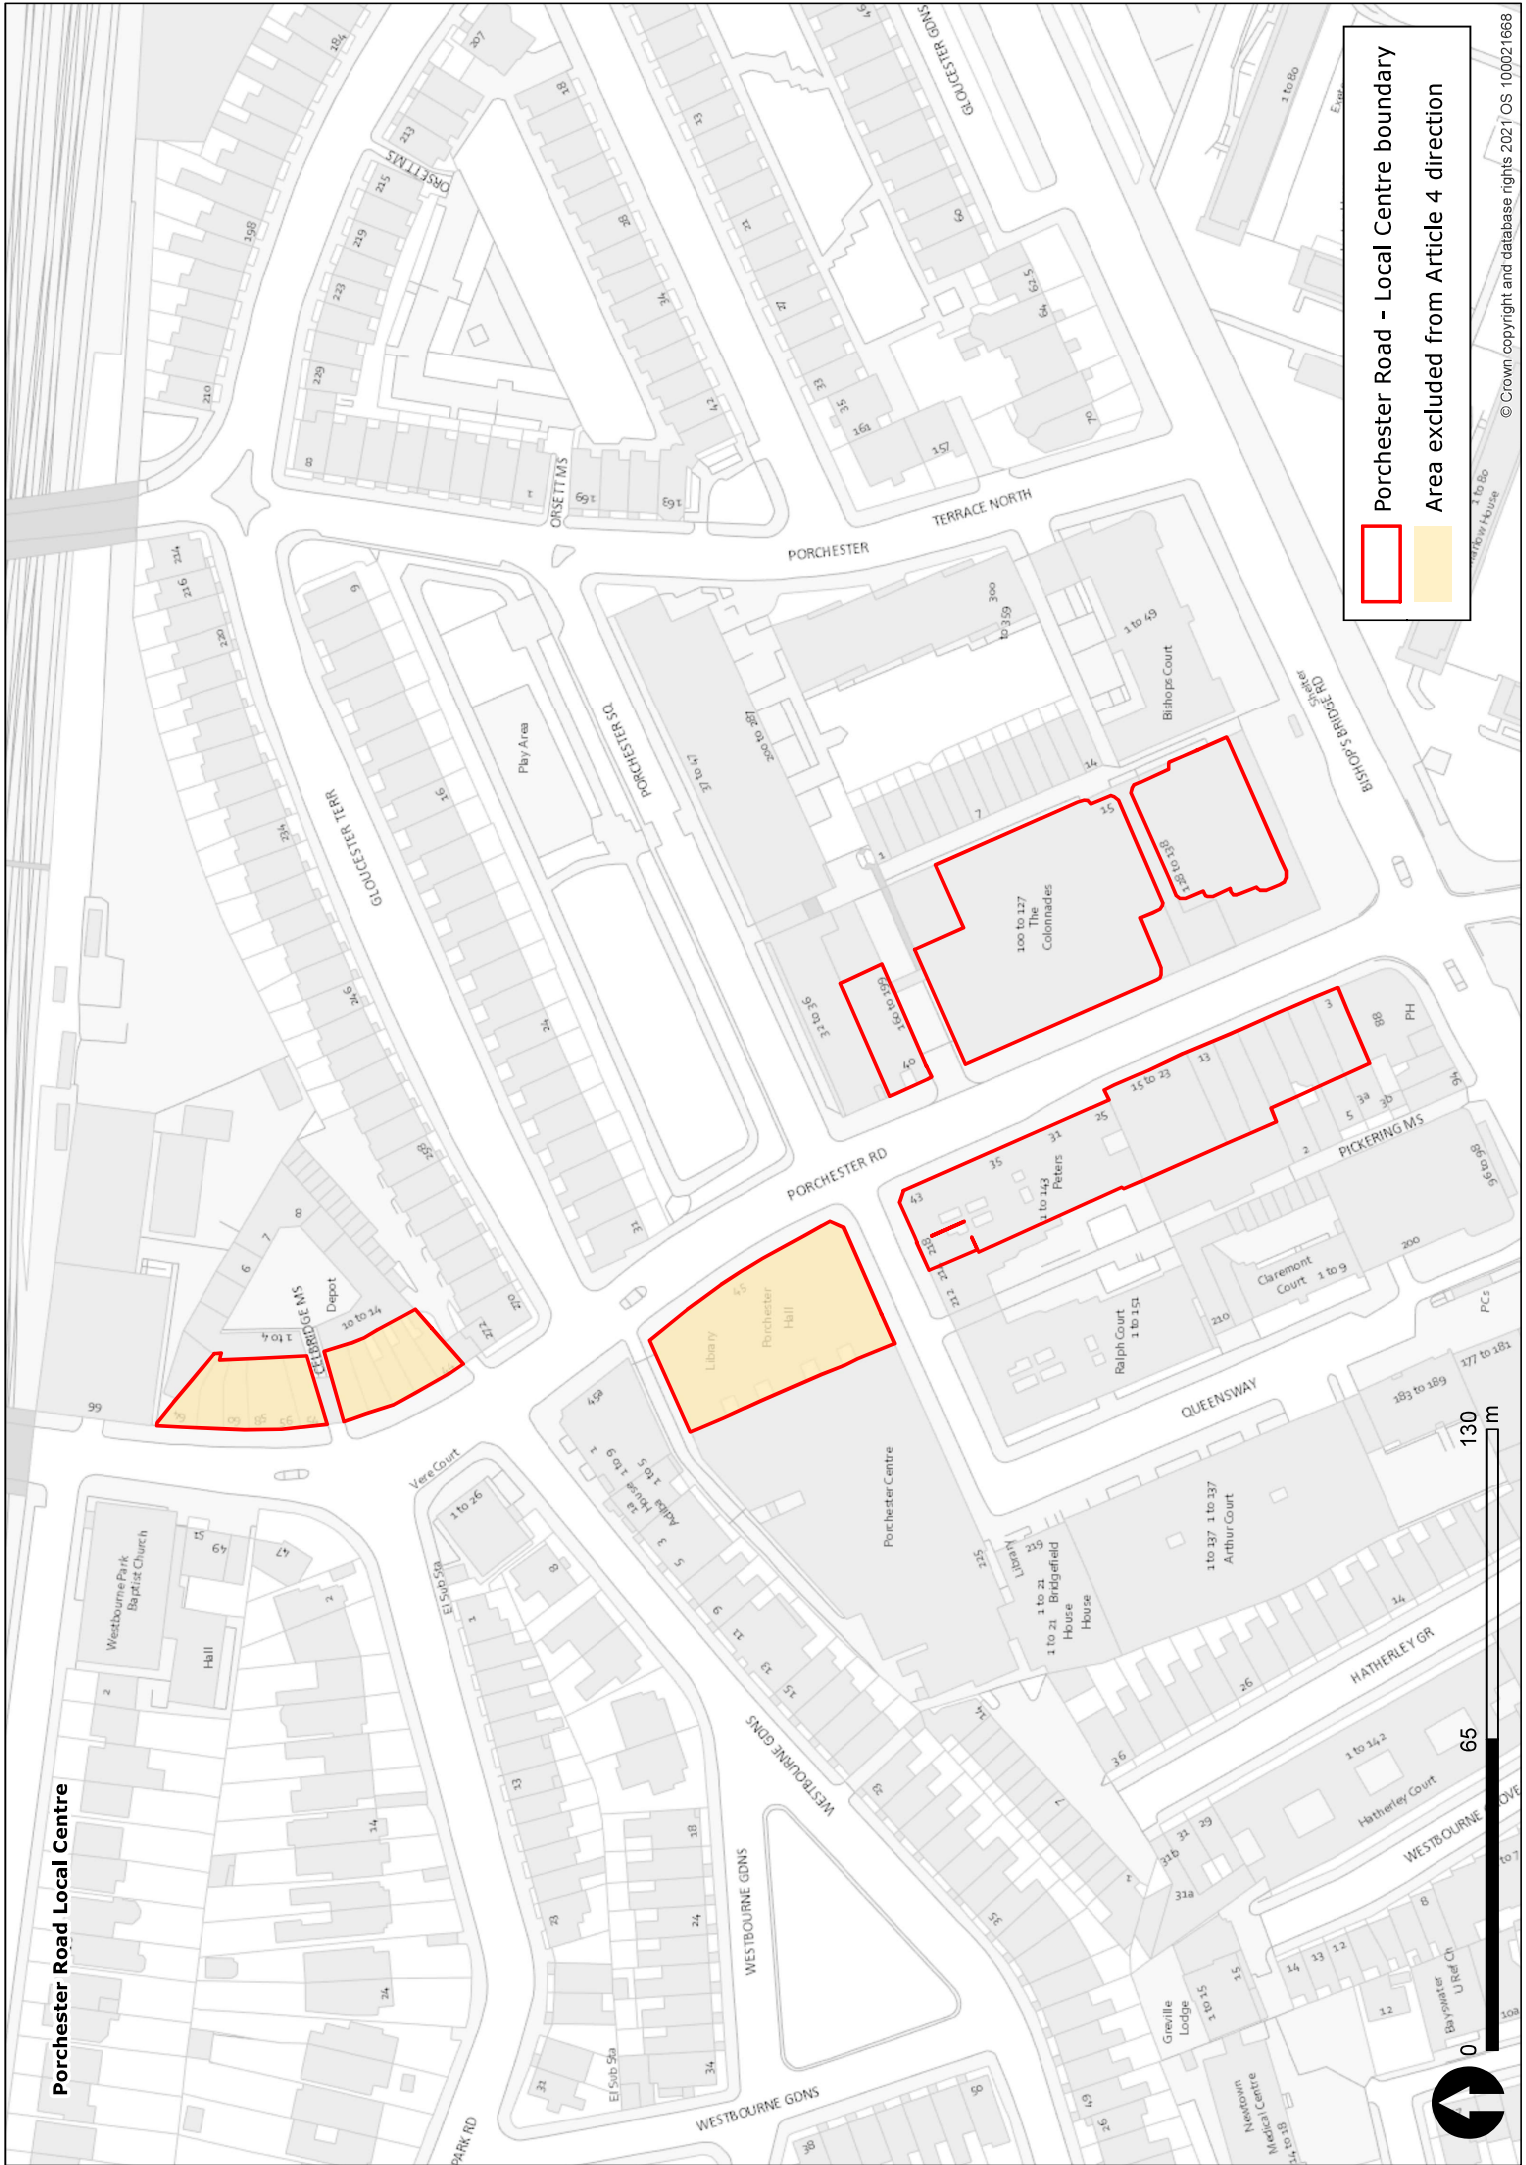

Lisson Grove - Local Centre boundary
Area excluded from Article 4 direction

Maida Vale Local Centre

Maida Vale - Local Centre boundary

Area excluded from Article 4 direction

Moscow Road Local Centre

-  Moscow Road - Local Centre boundary
-  Area excluded from Article 4 direction

Motcomb Street Local Centre

Motcomb Street - Local Centre boundary

Area excluded from Article 4 direction

Nugent Terrace Local Centre

NUGENT TERRACE

ABERCOOMBE

Nugent Terrace - Local Centre boundary

Pimlico Road Local Centre

Pimlico Road - Local Centre boundary
 Area excluded from Article 4 direction

Porchester Road Local Centre

Porchester Road - Local Centre boundary
 Area excluded from Article 4 direction

Queensway/Westbourne Grove Major Centre

Queensway/Westbourne Grove - Major Centre boundary

Area excluded from Article 4 direction

375 m

375

Shirland Road Junction Local Centre

Shirland Road Junction - Local Centre boundary

Area excluded from Article 4 direction