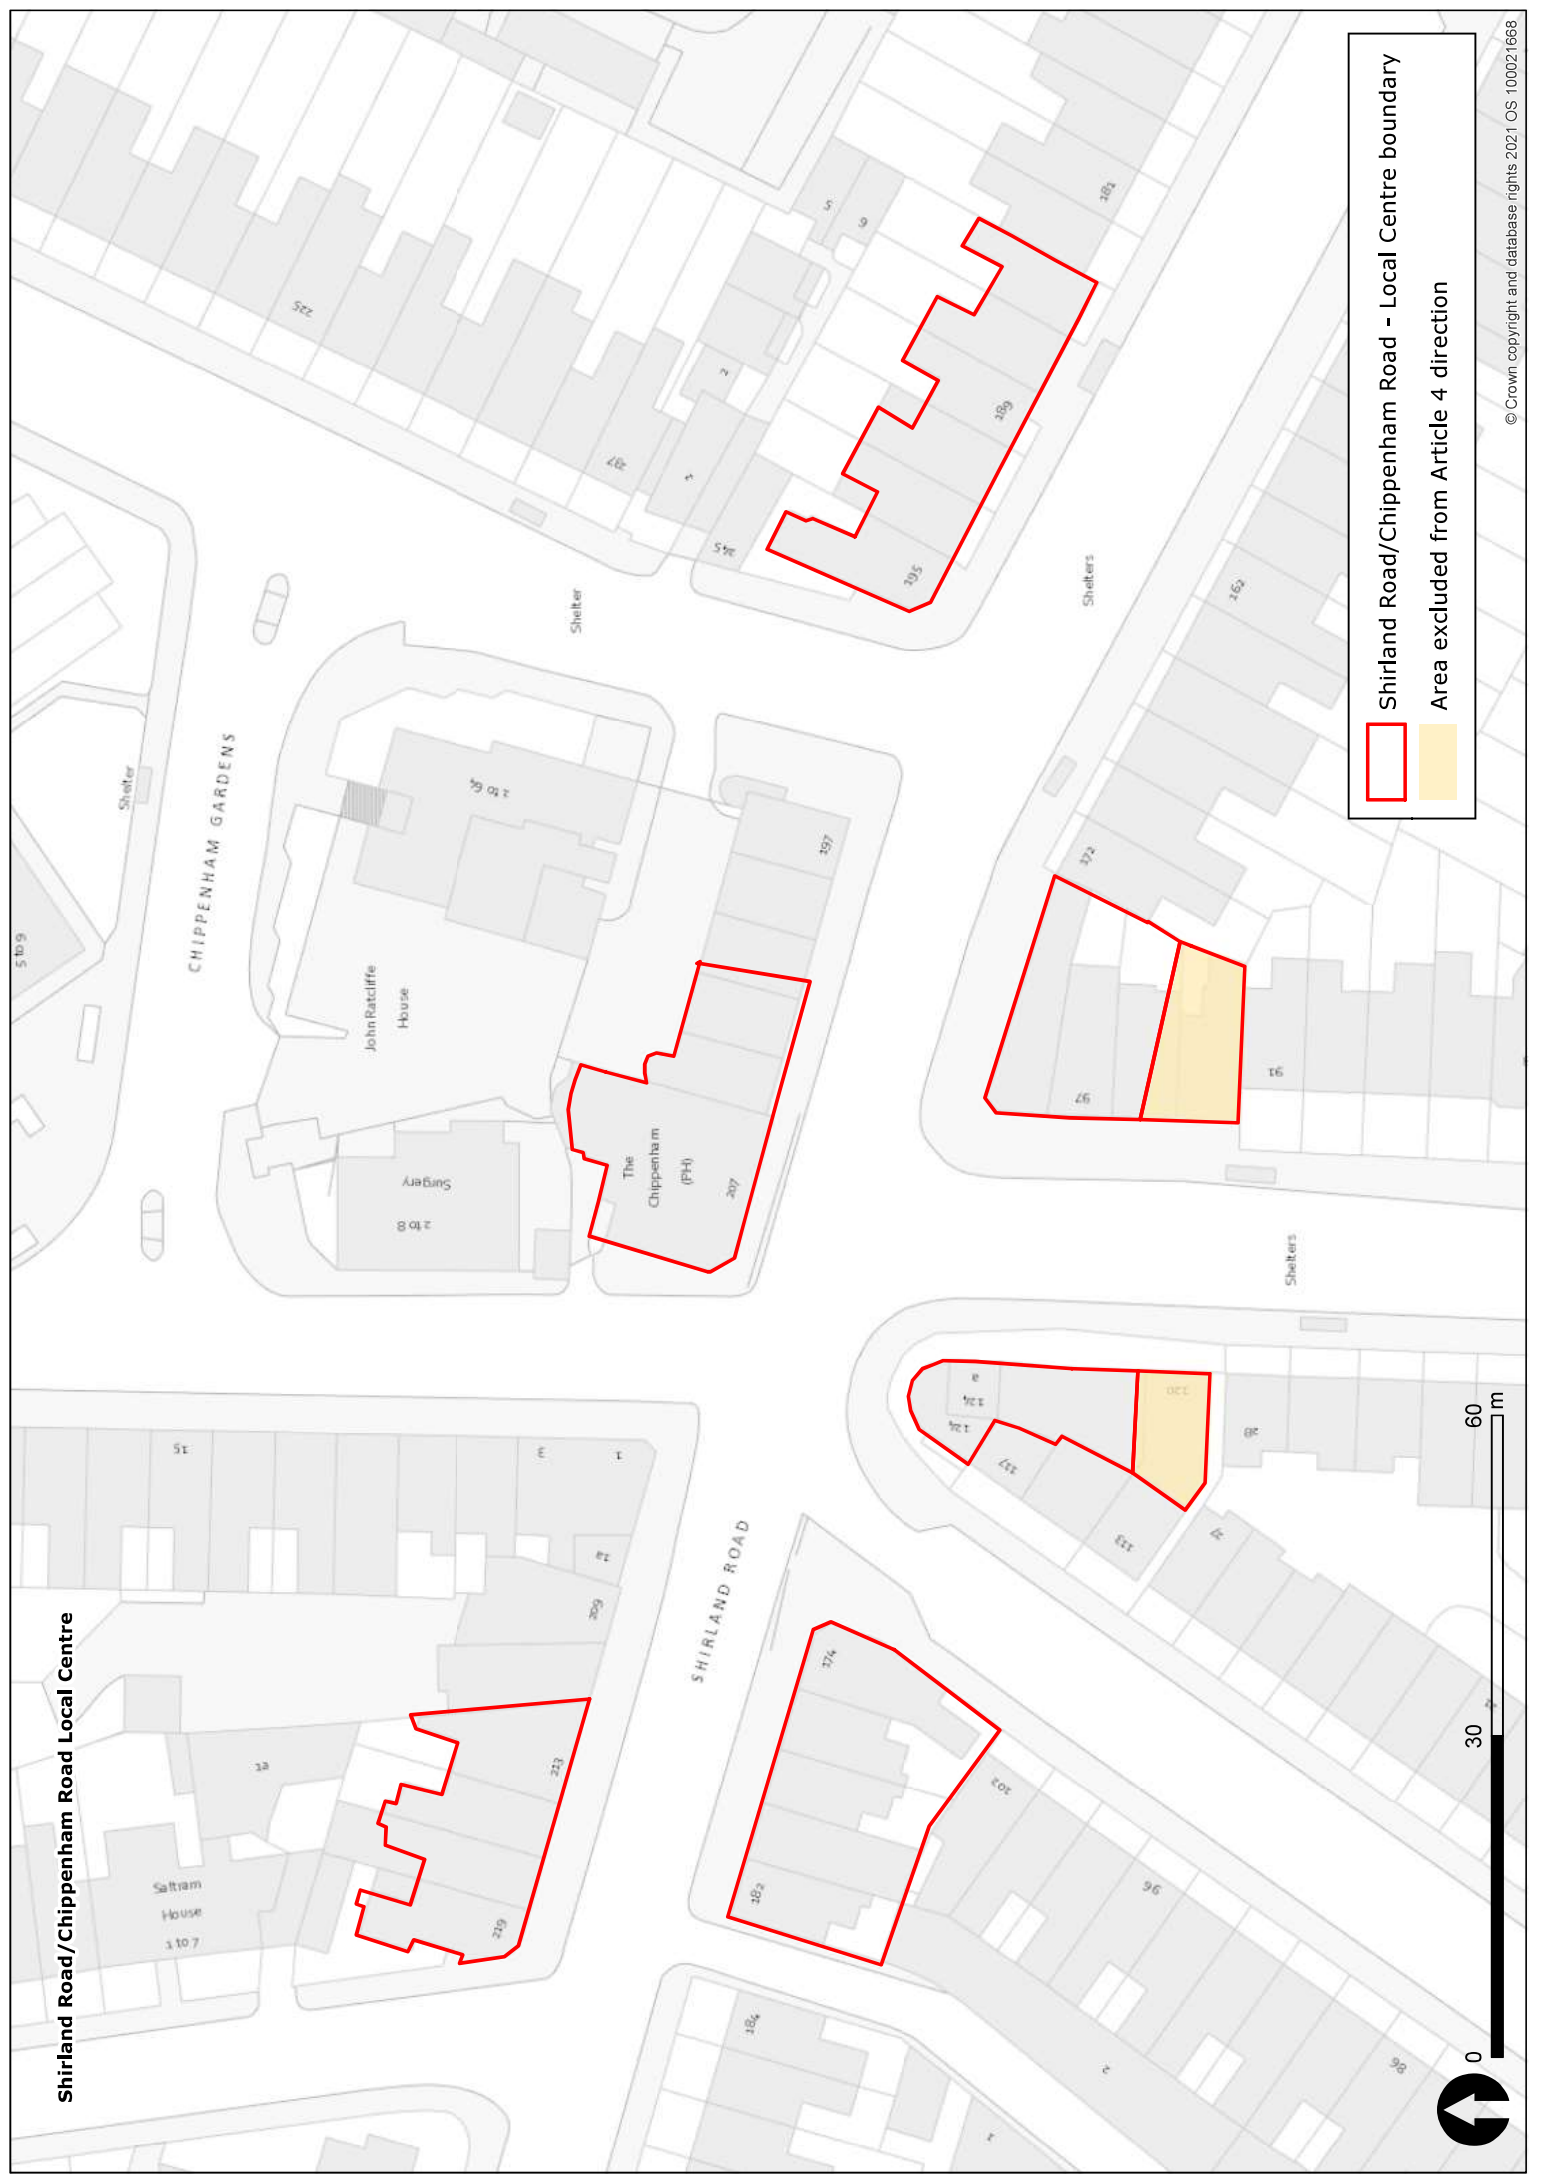

Shirland Road/Chippenham Road Local Centre

CHIPPENHAM GARDENS

SHIRLAND ROAD

Shirland Road/Chippenham Road - Local Centre boundary

Area excluded from Article 4 direction