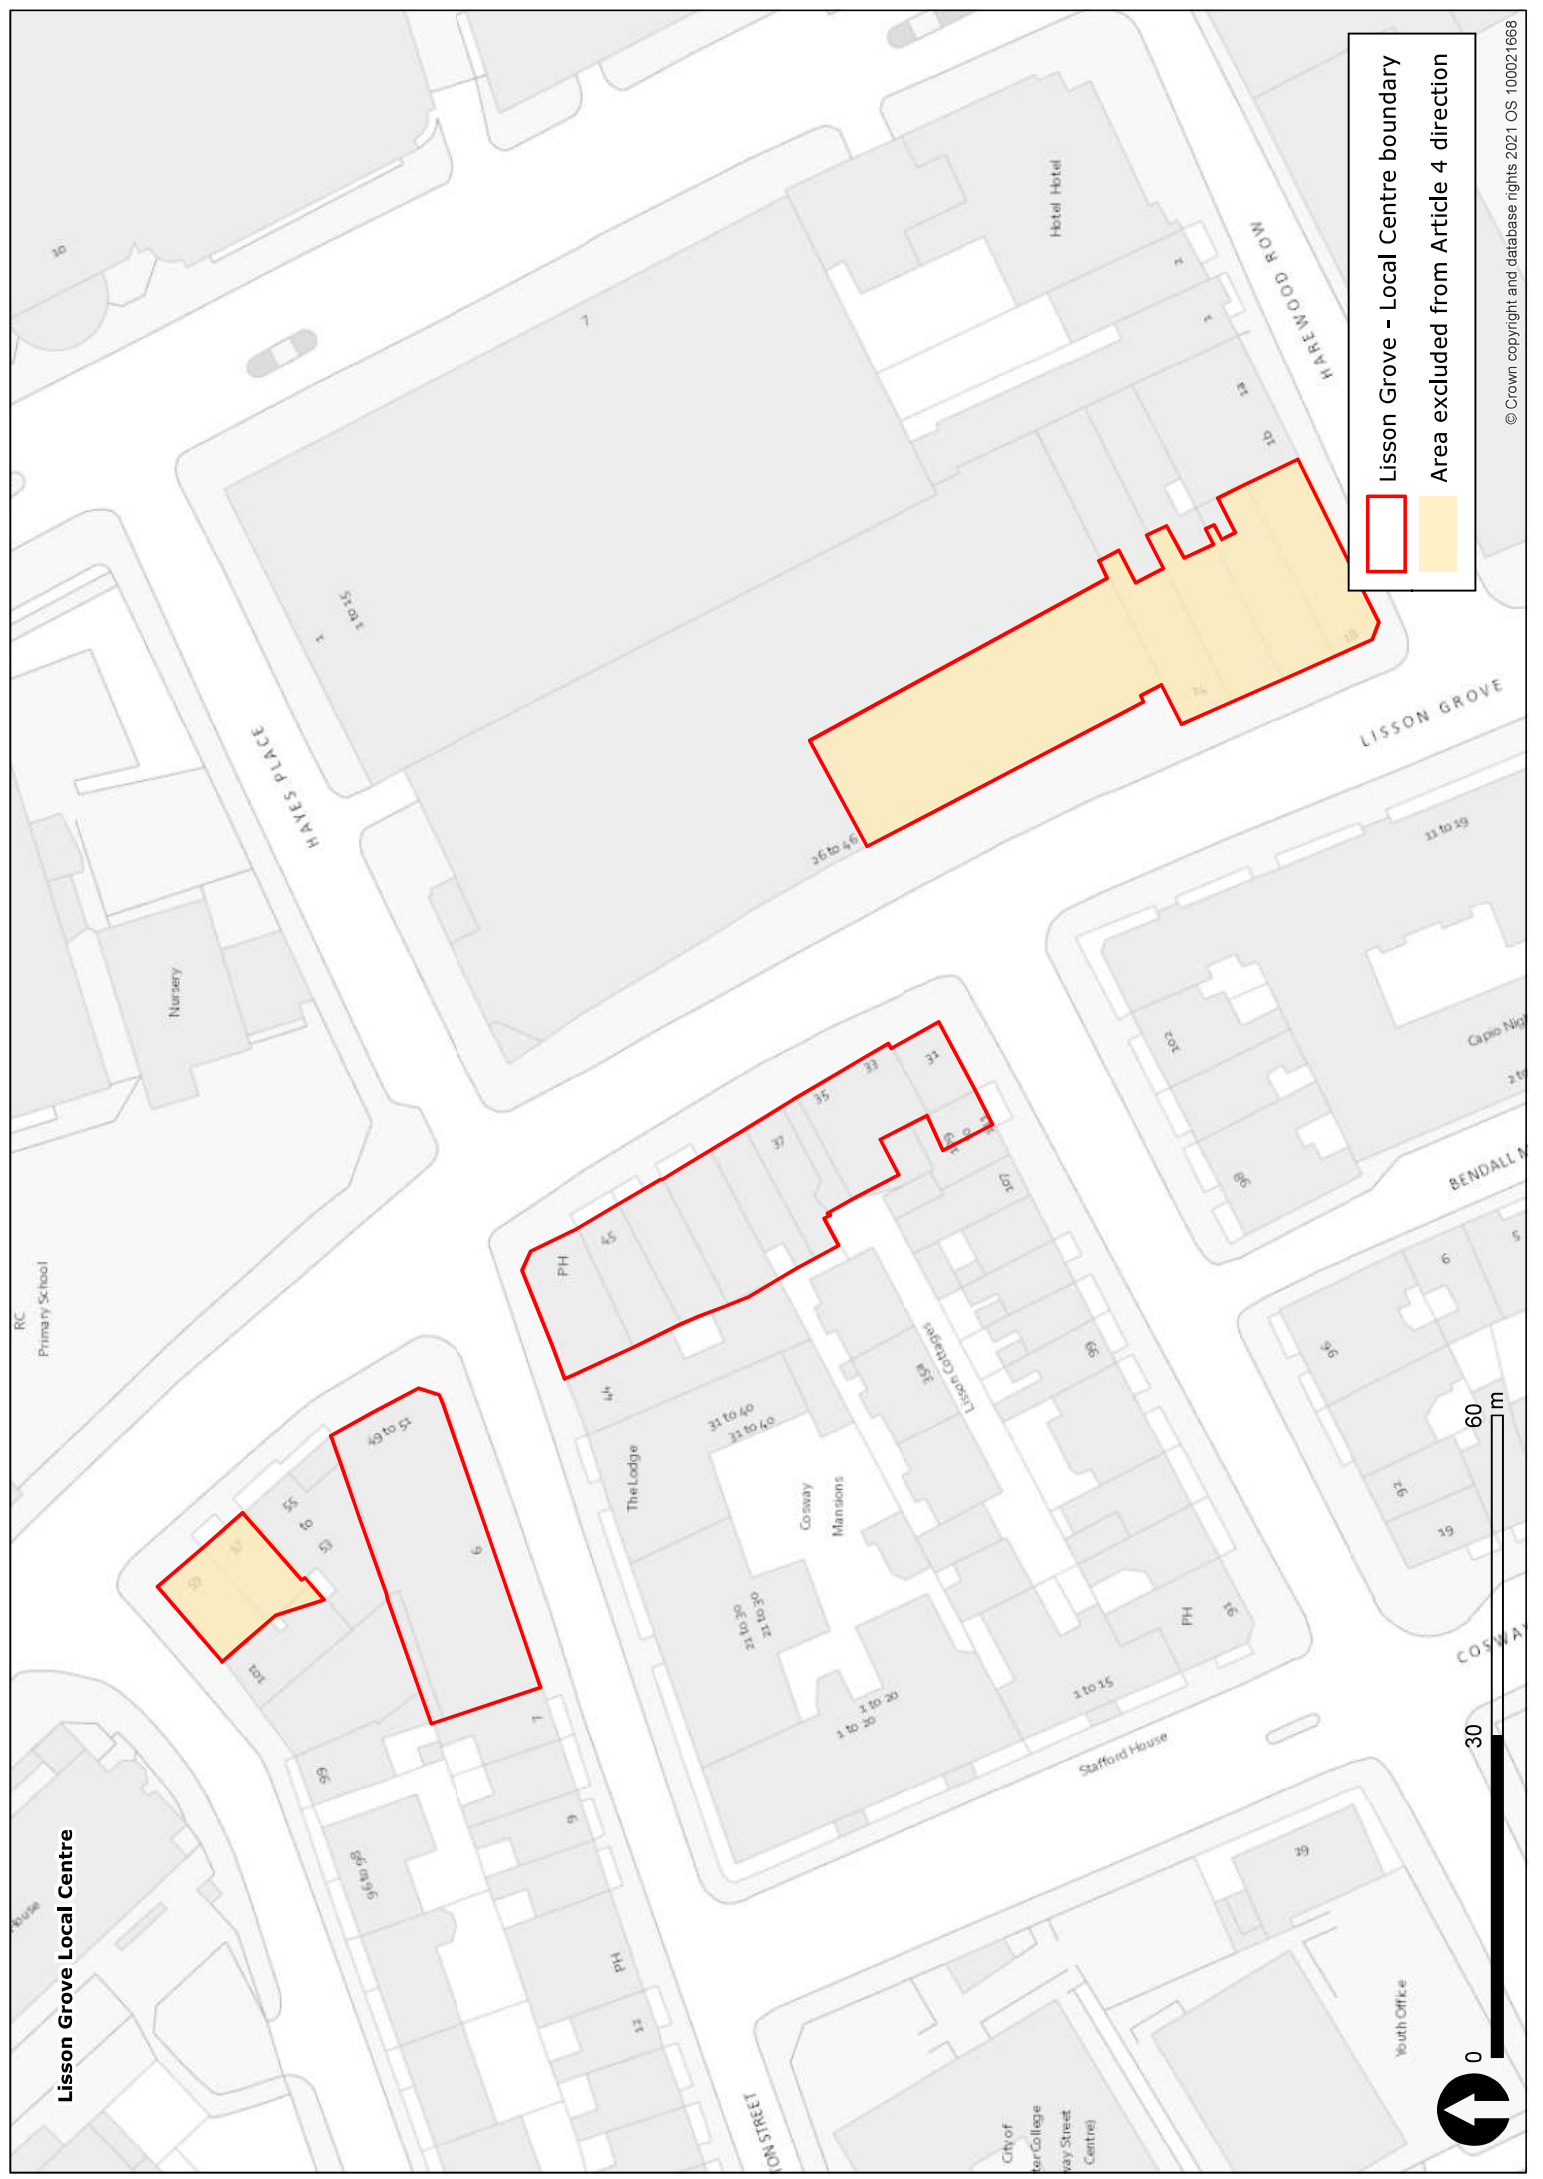

Ledbury Road - Local Centre boundary

0 PH

25

50

1m

Leinster Terrace - Local Centre boundary

Area excluded from Article 4 direction

Lisson Grove Local Centre

Lisson Grove - Local Centre boundary
Area excluded from Article 4 direction

Maida Vale Local Centre

Maida Vale - Local Centre boundary

Area excluded from Article 4 direction

Moscow Road Local Centre

-  Moscow Road - Local Centre boundary
-  Area excluded from Article 4 direction

Motcomb Street Local Centre

Motcomb Street - Local Centre boundary

Area excluded from Article 4 direction

Nugent Terrace Local Centre

NUGENT TERRACE

ABERCOOMBE

Nugent Terrace - Local Centre boundary

Pimlico Road Local Centre

Pimlico Road - Local Centre boundary
 Area excluded from Article 4 direction

Porchester Road Local Centre

Porchester Road - Local Centre boundary
 Area excluded from Article 4 direction

Queensway/Westbourne Grove Major Centre