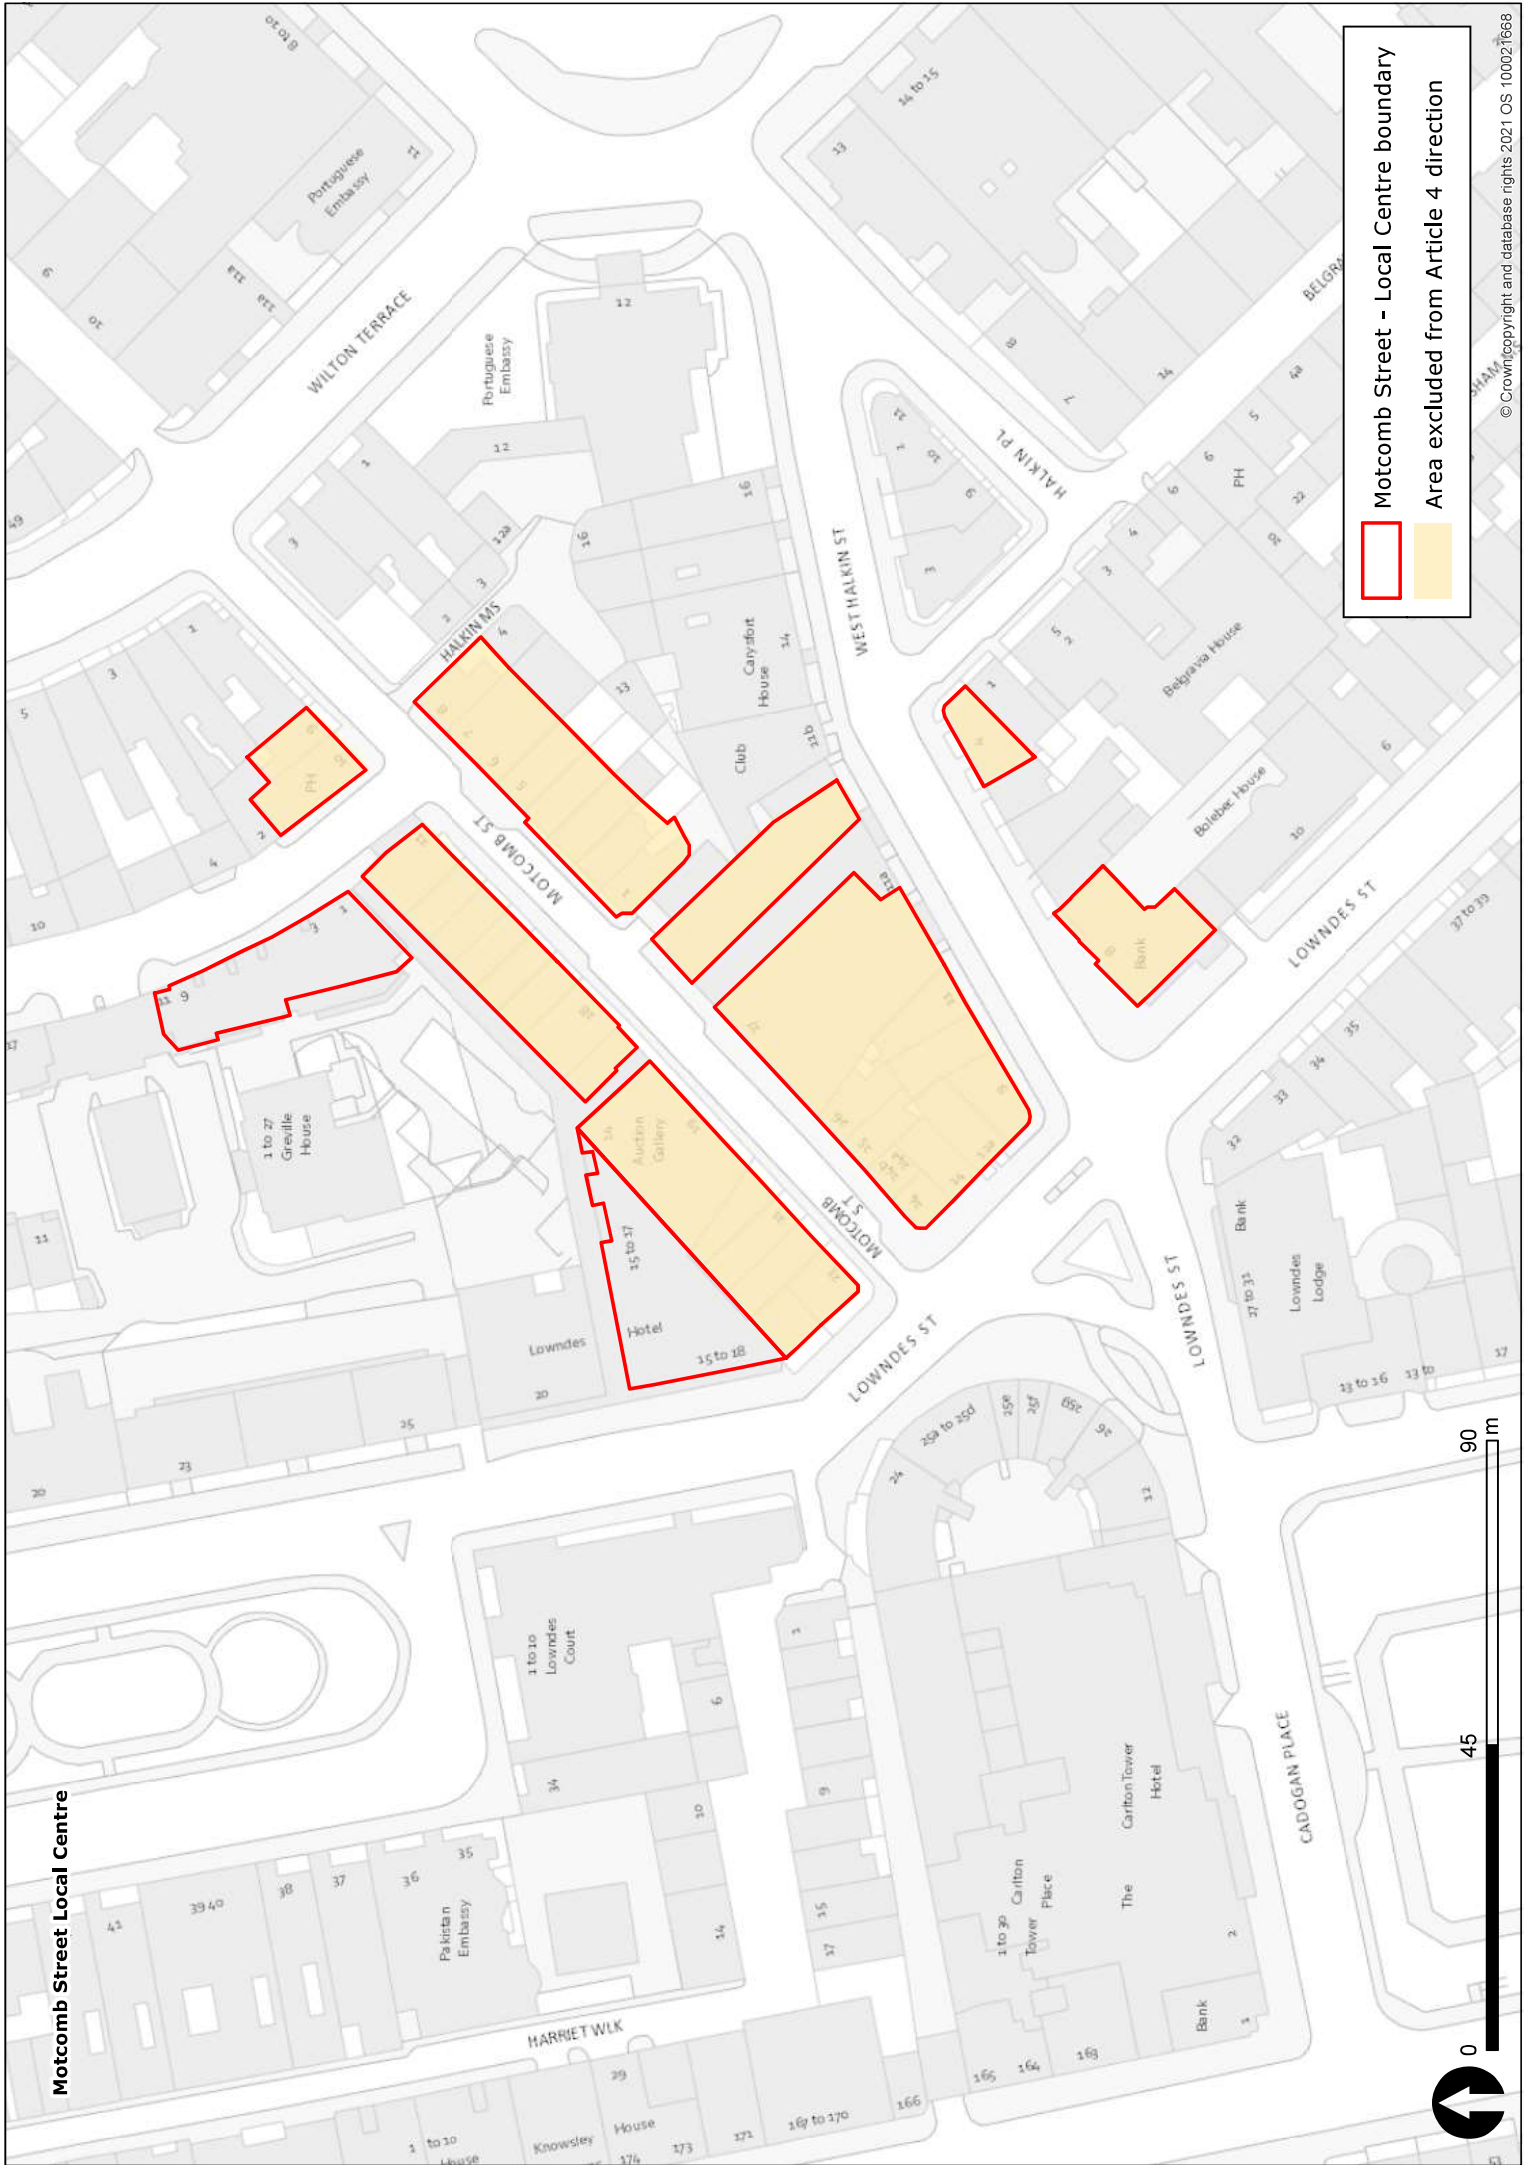

Ledbury Road - Local Centre boundary

0 PH

25

50

1m

Leinster Terrace - Local Centre boundary

Area excluded from Article 4 direction

Lisson Grove Local Centre

Lisson Grove - Local Centre boundary
Area excluded from Article 4 direction

Maida Vale Local Centre

Maida Vale - Local Centre boundary

Area excluded from Article 4 direction

Moscow Road Local Centre

-  Moscow Road - Local Centre boundary
-  Area excluded from Article 4 direction

Motcomb Street Local Centre

Motcomb Street - Local Centre boundary

Area excluded from Article 4 direction

Nugent Terrace Local Centre

NUGENT TERRACE

ABERCOOMBE

Nugent Terrace - Local Centre boundary

Pimlico Road Local Centre

Pimlico Road - Local Centre boundary
 Area excluded from Article 4 direction

Porchester Road Local Centre

Porchester Road - Local Centre boundary
 Area excluded from Article 4 direction

Queensway/Westbourne Grove Major Centre