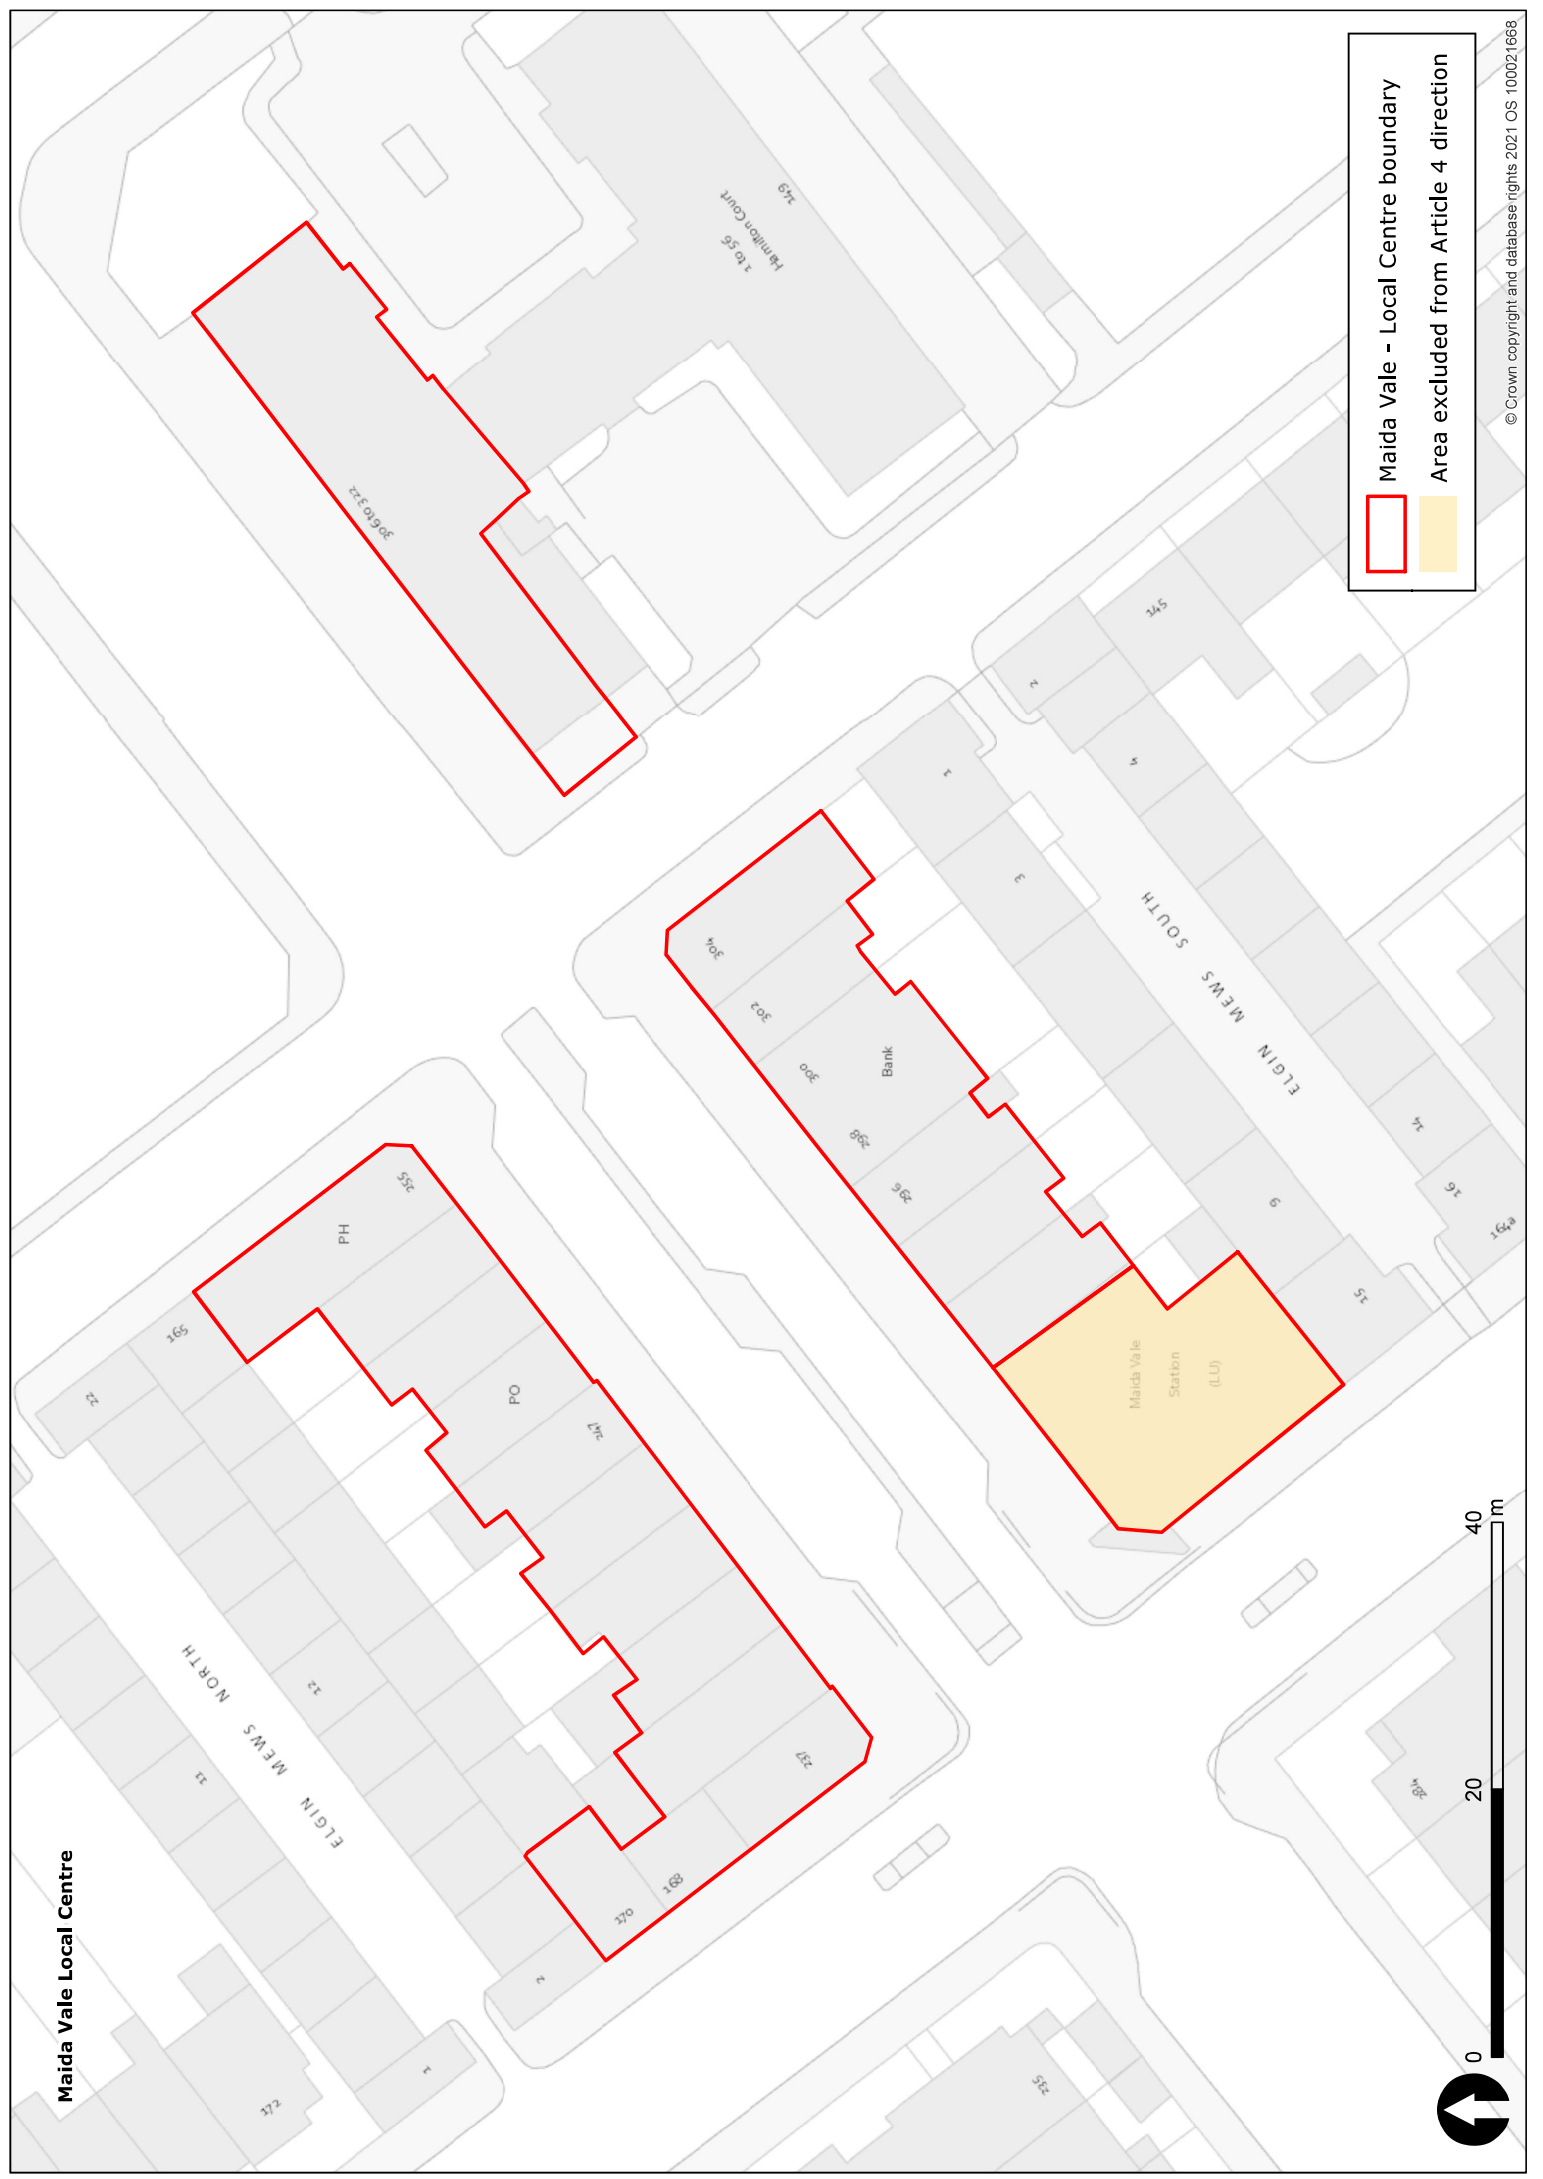

Ledbury Road - Local Centre boundary

0 PH

25

50

1m

Leinster Terrace - Local Centre boundary

Area excluded from Article 4 direction

Lisson Grove Local Centre

Lisson Grove - Local Centre boundary
Area excluded from Article 4 direction

Maida Vale Local Centre

Maida Vale - Local Centre boundary

Area excluded from Article 4 direction

Moscow Road Local Centre

-  Moscow Road - Local Centre boundary
-  Area excluded from Article 4 direction

Pimlico Road - Local Centre boundary
 Area excluded from Article 4 direction

Porchester Road Local Centre

Porchester Road - Local Centre boundary
 Area excluded from Article 4 direction

Queensway/Westbourne Grove Major Centre

Queensway/Westbourne Grove - Major Centre boundary

Area excluded from Article 4 direction

375 m

375

Shirland Road Junction Local Centre

Shirland Road Junction - Local Centre boundary

Area excluded from Article 4 direction