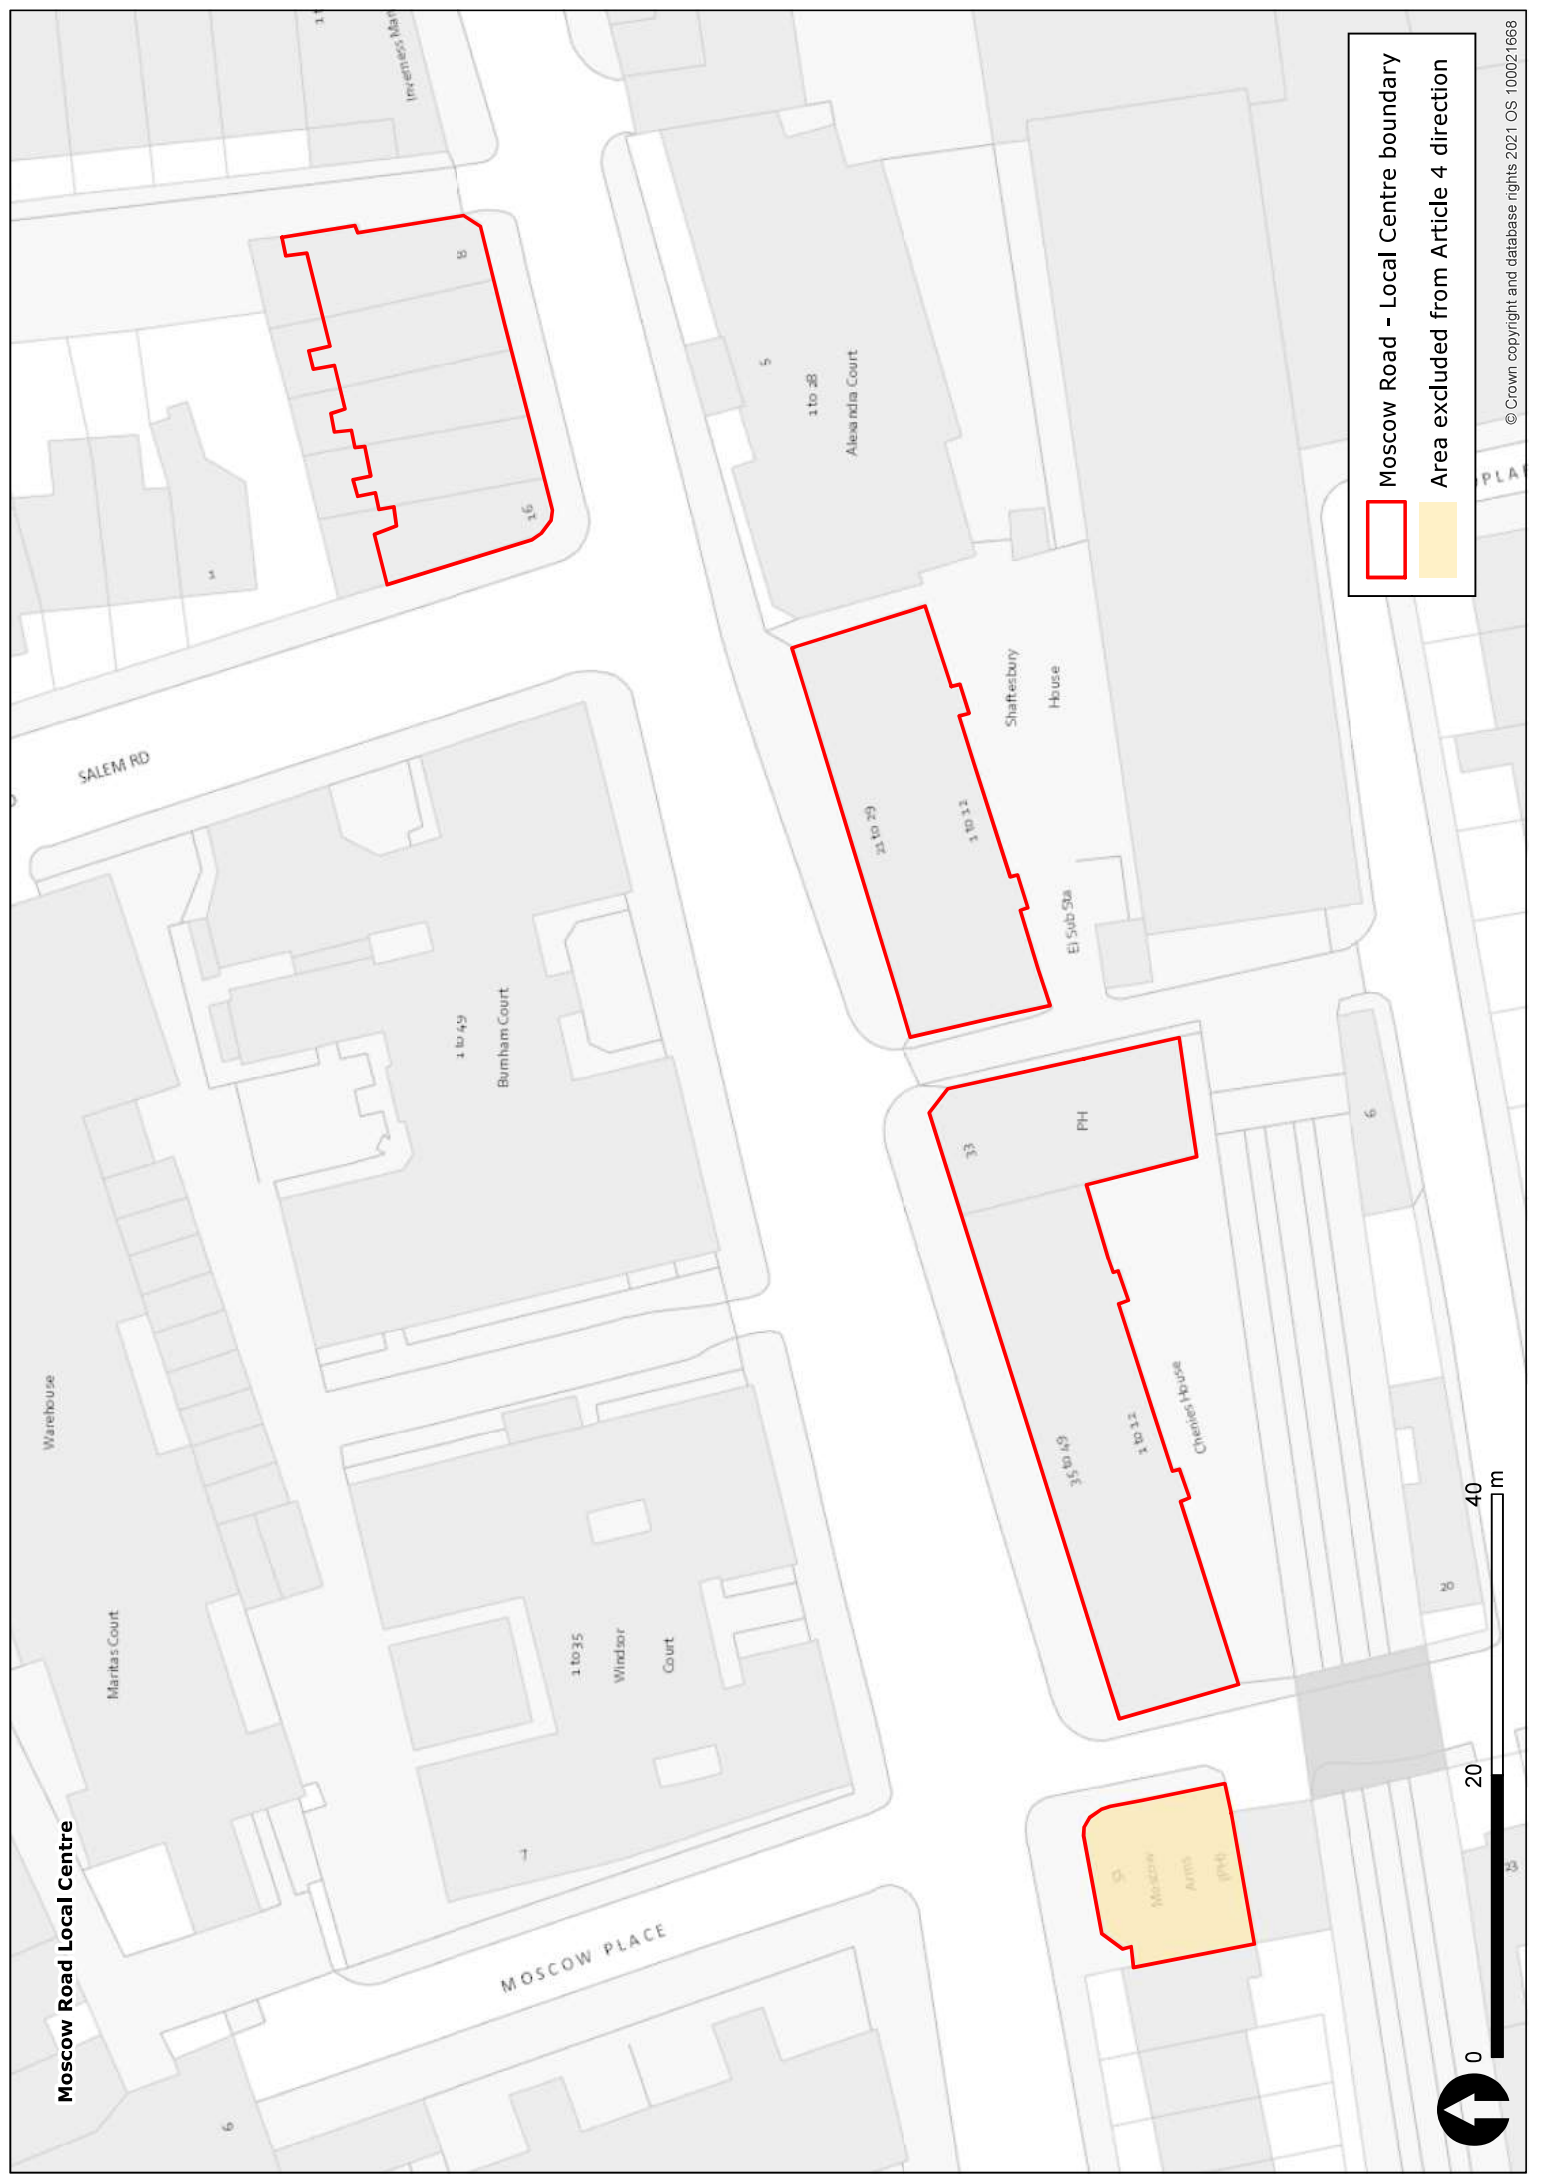

Ledbury Road - Local Centre boundary

0 PH

25

50

1m

Leinster Terrace - Local Centre boundary

Area excluded from Article 4 direction

Lisson Grove Local Centre

Lisson Grove - Local Centre boundary
Area excluded from Article 4 direction

Maida Vale Local Centre

Maida Vale - Local Centre boundary

Area excluded from Article 4 direction

Moscow Road Local Centre

-  Moscow Road - Local Centre boundary
-  Area excluded from Article 4 direction

Pimlico Road - Local Centre boundary
 Area excluded from Article 4 direction

Porchester Road Local Centre

Porchester Road - Local Centre boundary
 Area excluded from Article 4 direction

Queensway/Westbourne Grove Major Centre

Queensway/Westbourne Grove - Major Centre boundary

Area excluded from Article 4 direction

375 m

375

Shirland Road Junction Local Centre

Shirland Road Junction - Local Centre boundary

Area excluded from Article 4 direction